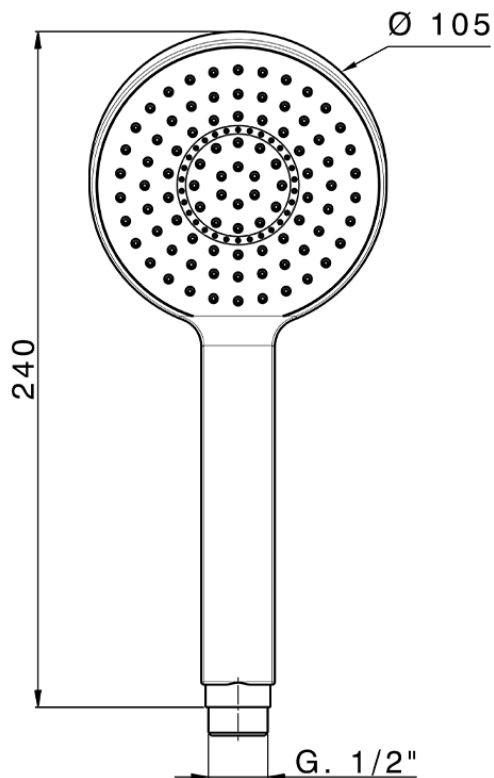

Doccetta Round SHOWER_SS014240

SS014240

<http://www.huberitalia.com/doccetta-round-shower-ss014240>

2025-04-03