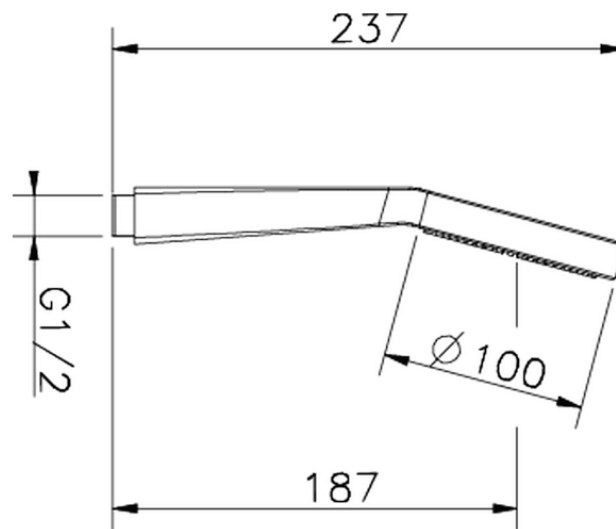

## Doccetta Melody ABS SHOWER\_05.DO.44H.

05.DO.44H.

<http://www.huberitalia.com/doccetta-melody-abs-shower-05-do-44h>

2025-04-03