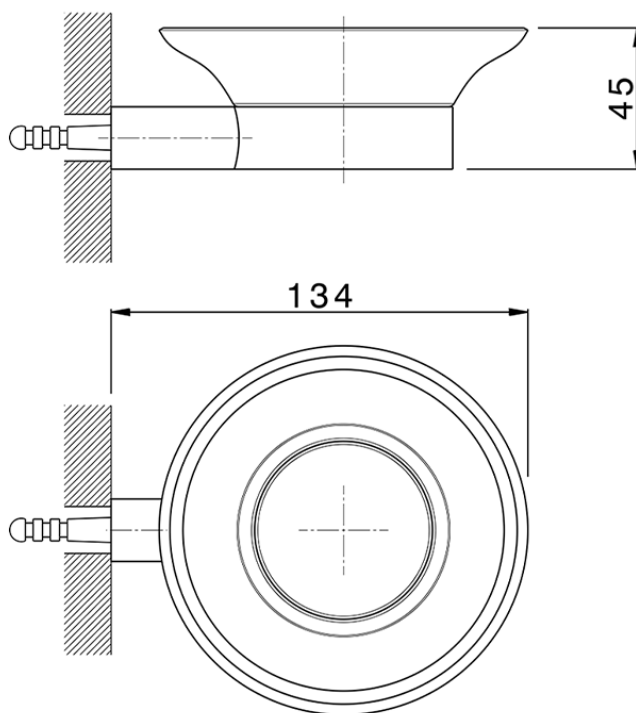

Porta sapone_ACCESSORI BAGNO_SI090602

SI090602

<https://www.huberitalia.com/porta-sapone-accessori-bagno-si090602>

2024-12-22