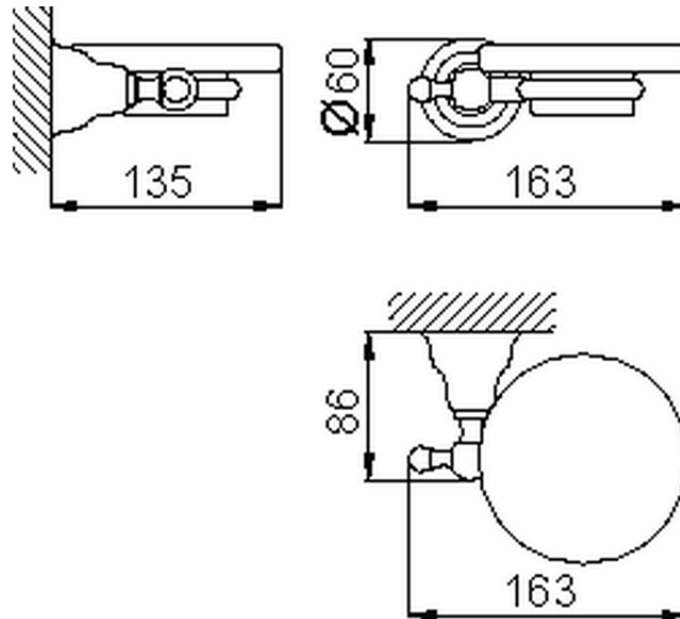

## Porta sapone CROISETTE\_4022.01H.

4022.01H.

<https://huberitalia.com/porta-sapone-croisette-4022-01h>

2024-11-23