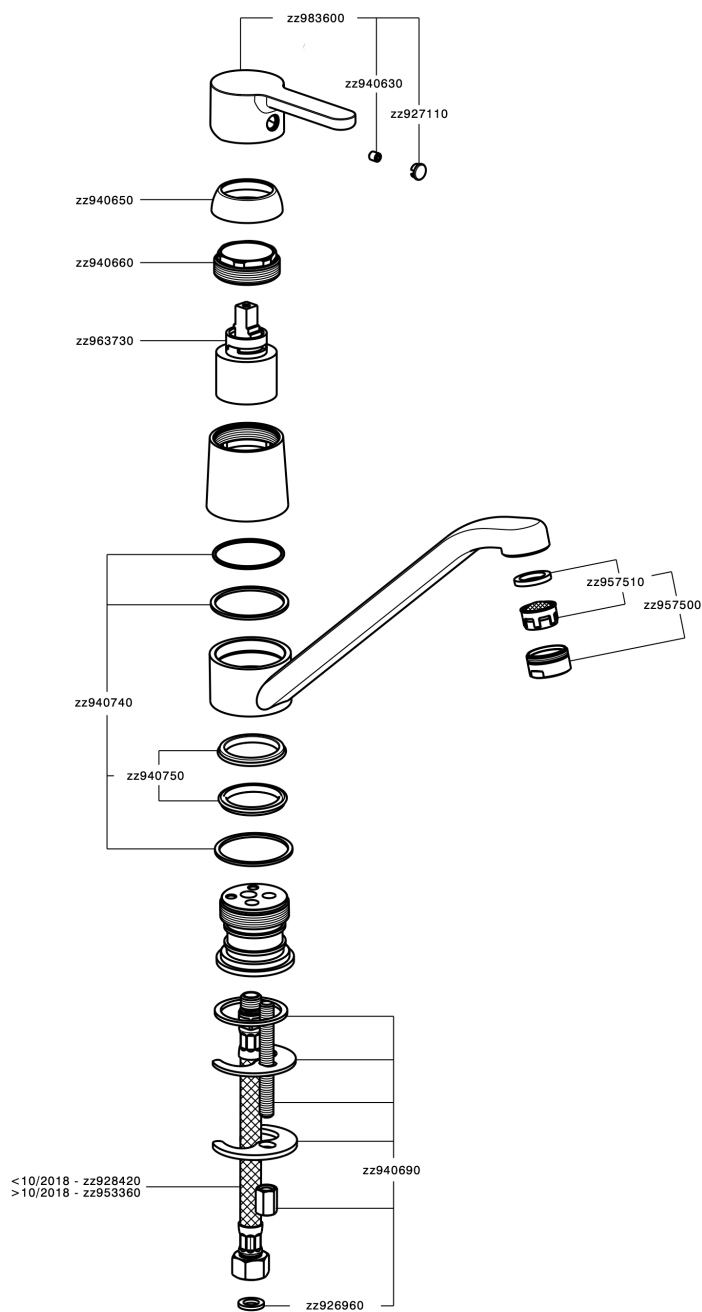

Miscelatore monocomando lavello EnergySave KITCHEN_H2000585

H2000585

<https://www.huberitalia.com/miscelatore-monocomando-lavello-energysave-kitchen-h2000585>

2025-04-15