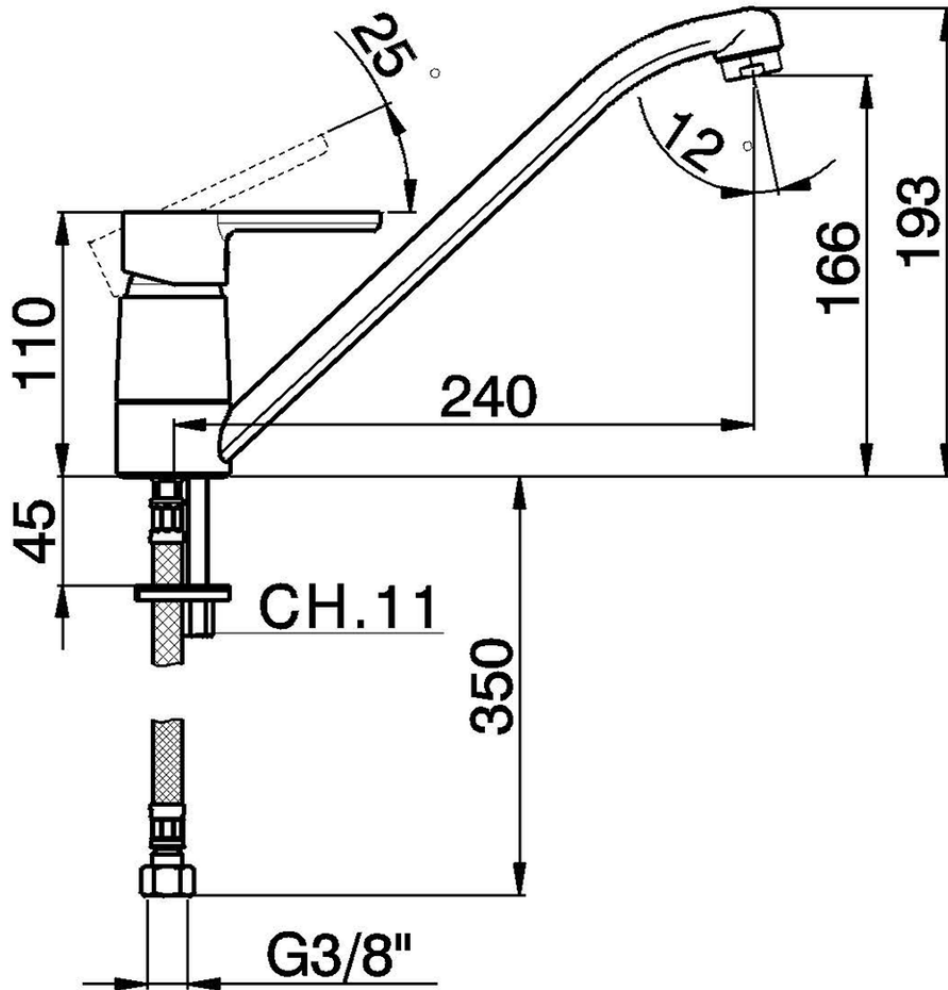

Miscelatore monocomando lavello EnergySave KITCHEN_H2000585

H2000585

<https://www.huberitalia.com/miscelatore-monocomando-lavello-energy-save-kitchen-h2000585>

2025-04-15