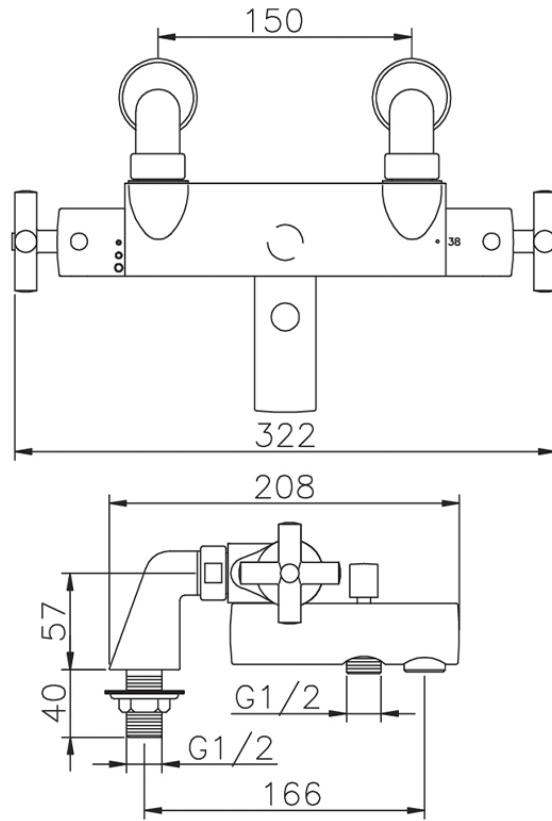

Miscelatore termostatico vasca SUITE_SUT28010

SUT28010

<https://www.huberitalia.com/miscelatore-termostatico-vasca-suite-sut28010>

2025-03-12