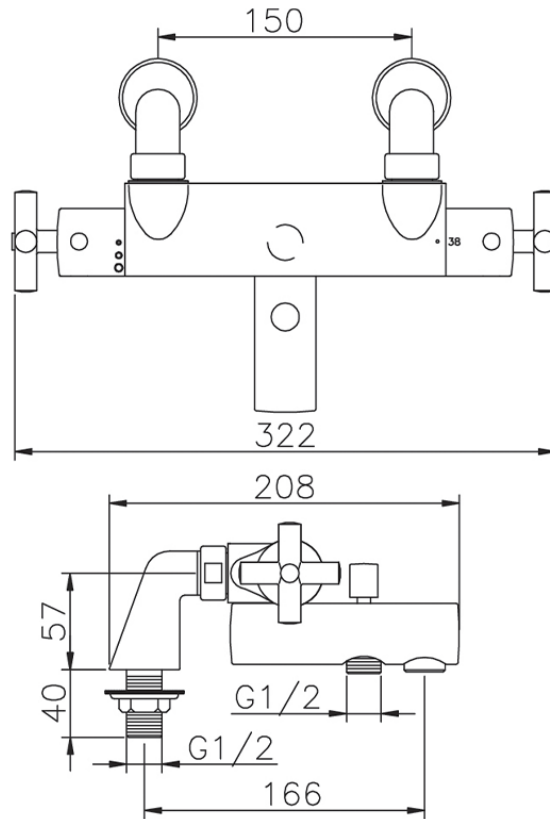

Miscelatore termostatico vasca SUITE_SUT28010

SUT28010

<https://www.huberitalia.com/miscelatore-termostatico-vasca-suite-sut28010>

2025-03-12