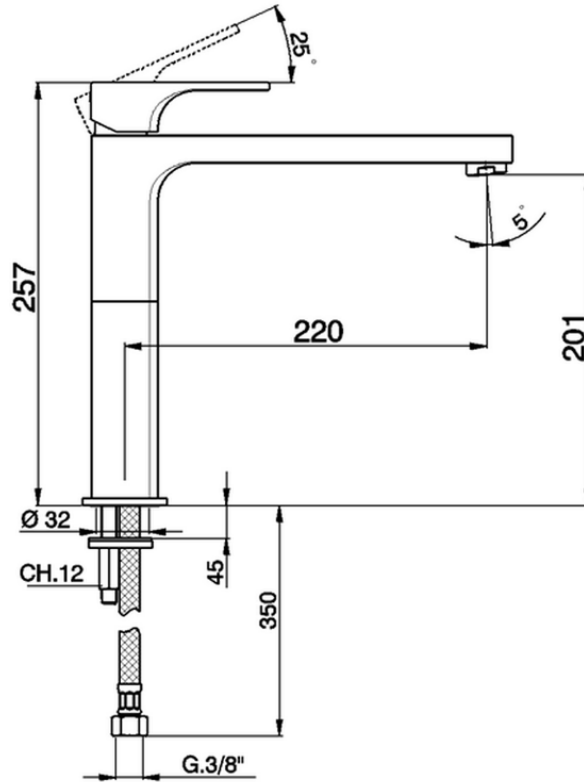

Miscelatore monocomando lavello KITCHEN_CU100580

CU100580

<https://www.huberitalia.com/miscelatore-monocomando-lavello-kitchen-cu100580>

2025-01-21