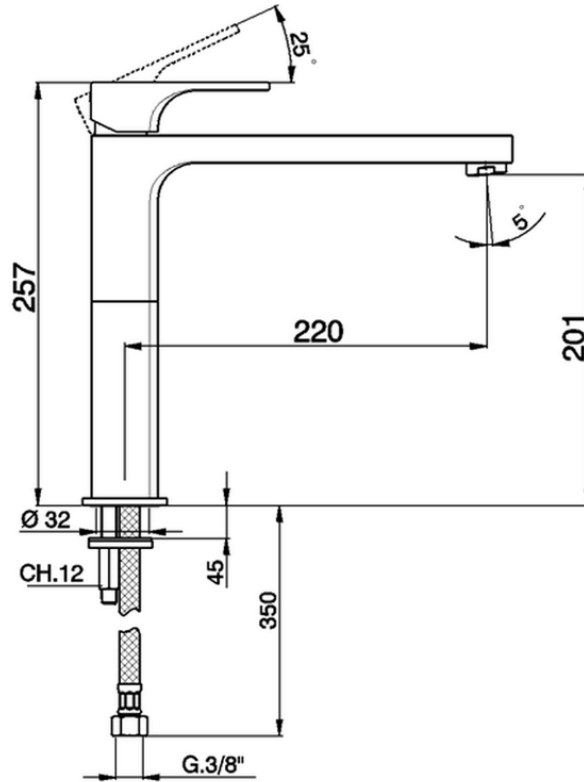

Miscelatore monocomando lavello KITCHEN_CU100580

CU100580

<https://www.huberitalia.com/miscelatore-monocomando-lavello-kitchen-cu100580>

2024-12-21