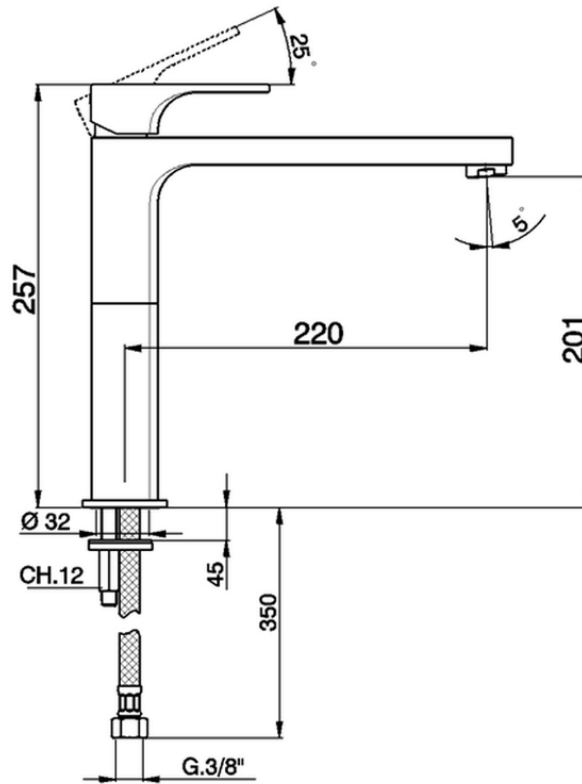

Miscelatore monocomando lavello KITCHEN_CU100580

CU100580

<https://www.huberitalia.com/miscelatore-monocomando-lavello-kitchen-cu100580>

2024-12-22