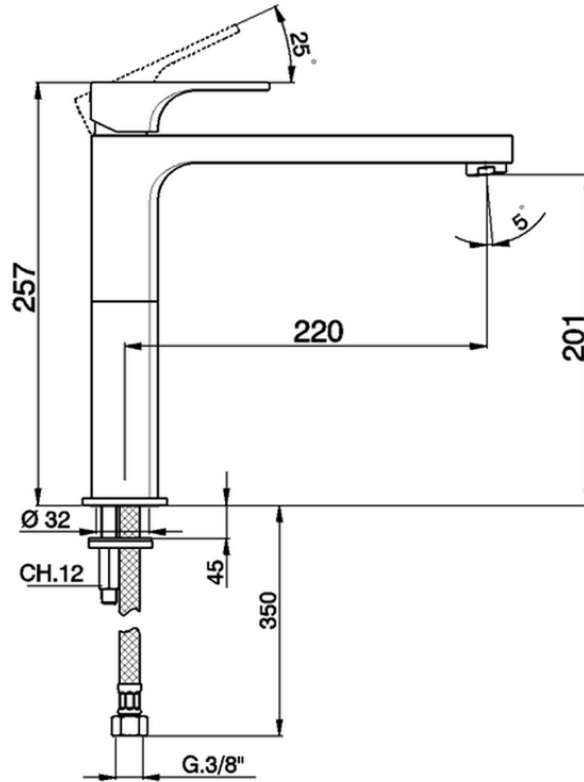

Miscelatore monocomando lavello KITCHEN_CU100580

CU100580

<https://www.huberitalia.com/miscelatore-monocomando-lavello-kitchen-cu100580>

2024-12-22