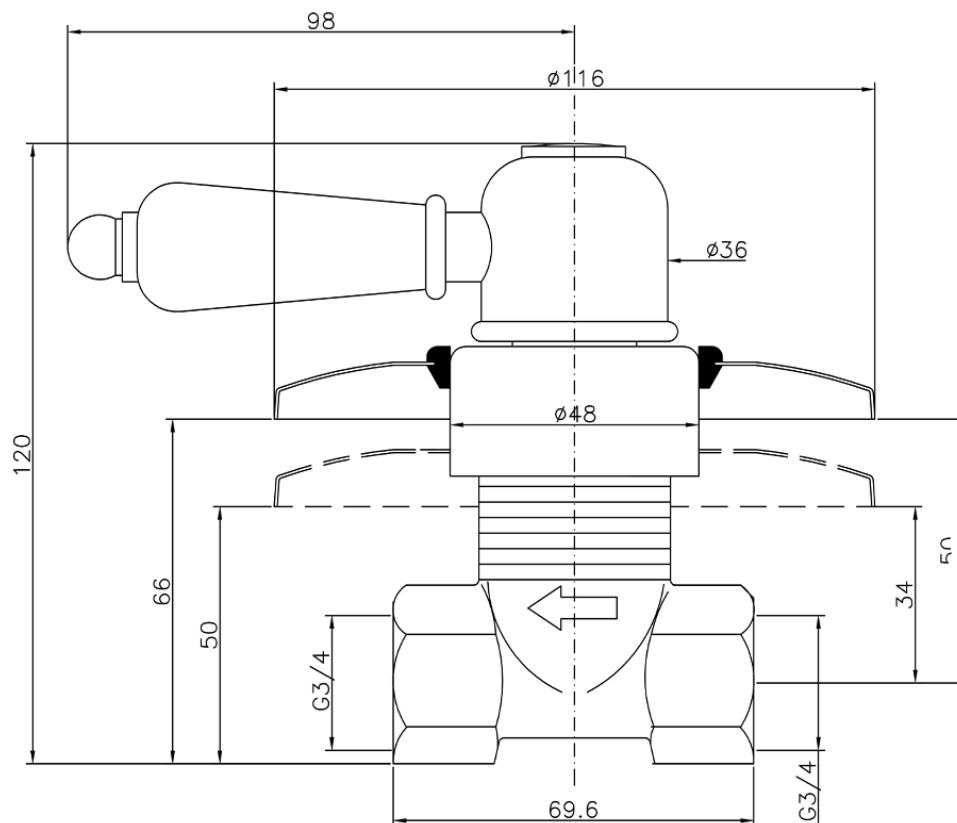

Rubinetto d'arresto incasso CROISETTE_CS000313

CS000313

<https://huberitalia.com/rubinetto-darresto-incasso-croisette-cs000313>

2024-11-24