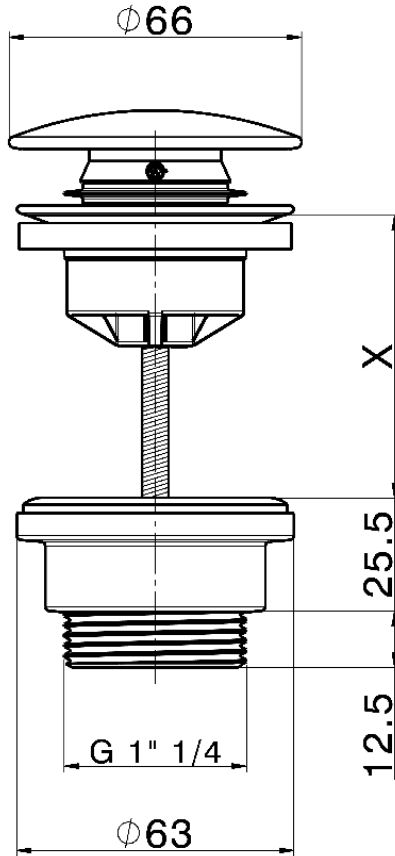

Piletta click-clack 1"1/4 per lavabo COMPLEMENTI_ZB001790

X = 0-63 mm. MAX

X = 63-103 mm. MAX