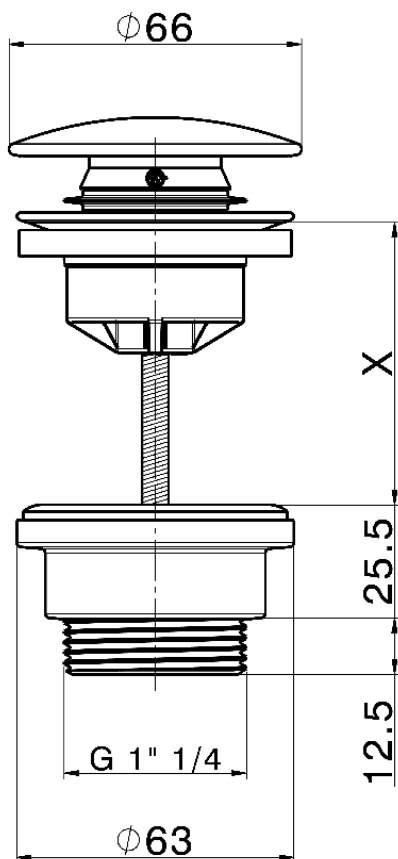

Piletta click-clack 1"1/4 per lavabo COMPLEMENTI\_ZB001790

X = 0-63 mm. MAX

X = 63-103 mm. MAX

ZB001790

<https://huberitalia.com/piletta-click-clack-1-1-4-per-lavabo-complementi-zb001790>

2024-11-23