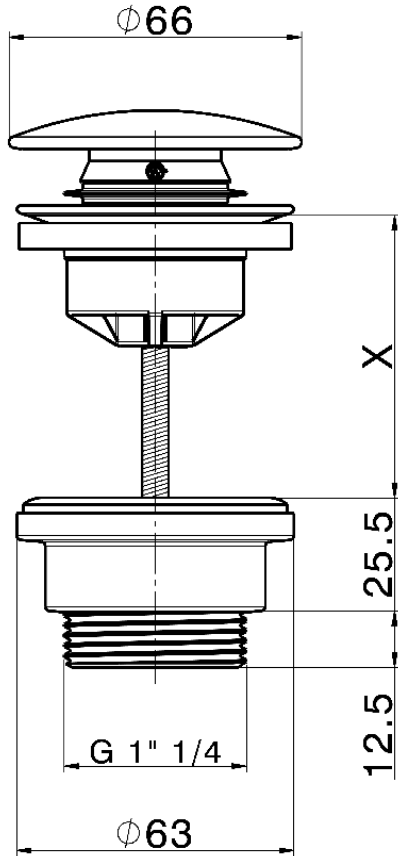

Piletta click-clack 1"1/4 per lavabo COMPLEMENTI\_ZB001790

X = 0-63 mm. MAX

X = 63-103 mm. MAX