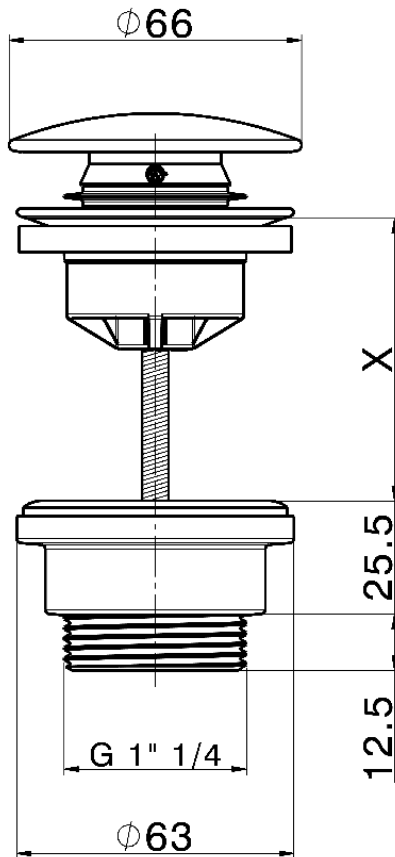

Piletta click-clack 1"1/4 per lavabo COMPLEMENTI_ZB001790

X = 0-63 mm. MAX

X = 63-103 mm. MAX