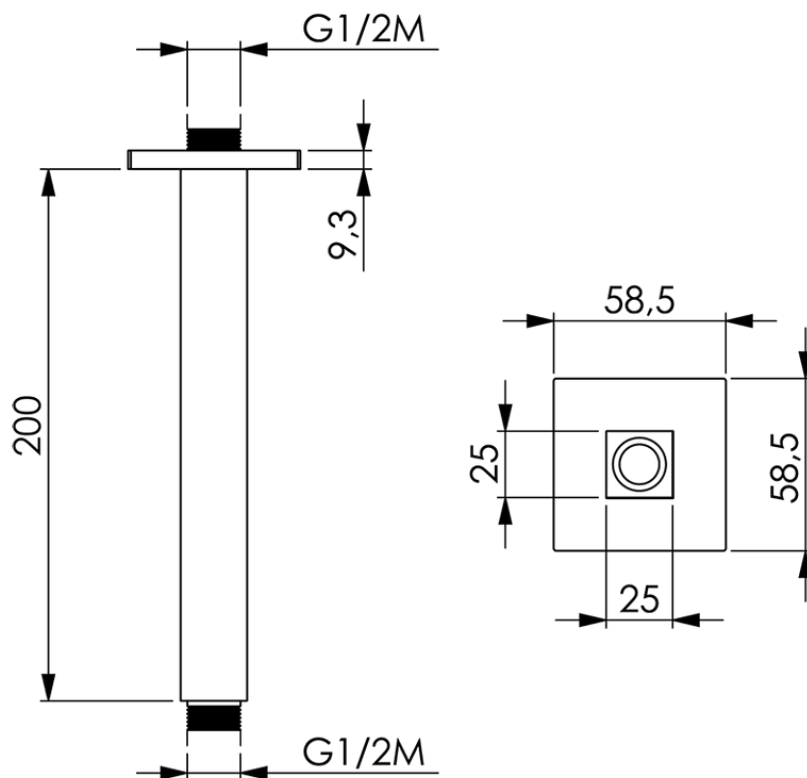

Braccio doccia a soffitto SHOWER_SS013350

SS013350

<https://huberitalia.com/braccio-doccia-a-soffitto-shower-ss013350>

2024-12-04