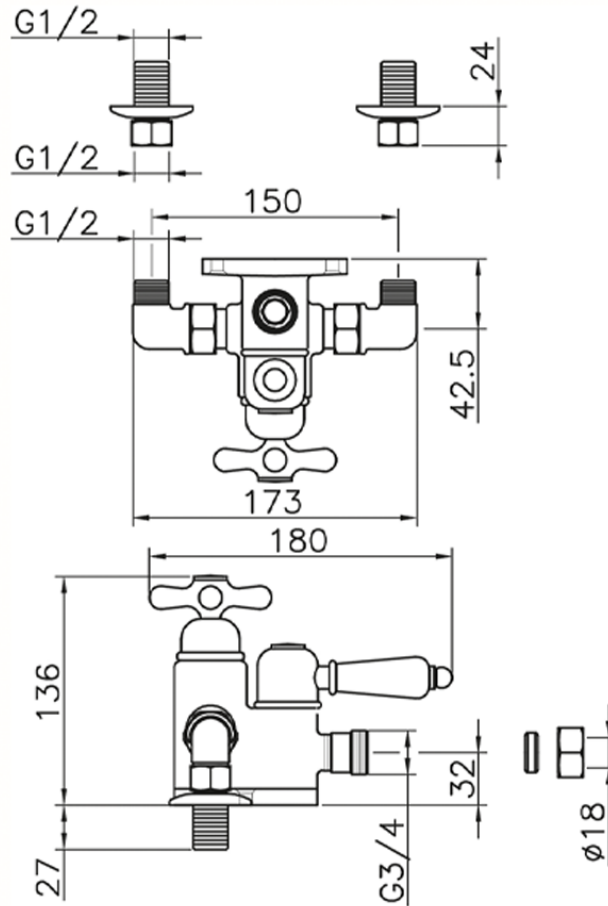

Miscelatore termostatico doccia CROISSETTE_150.CS51H.

150.CS51H.

<https://huberitalia.com/miscelatore-termostatico-doccia-croisette-150-cs51h>

2024-10-29