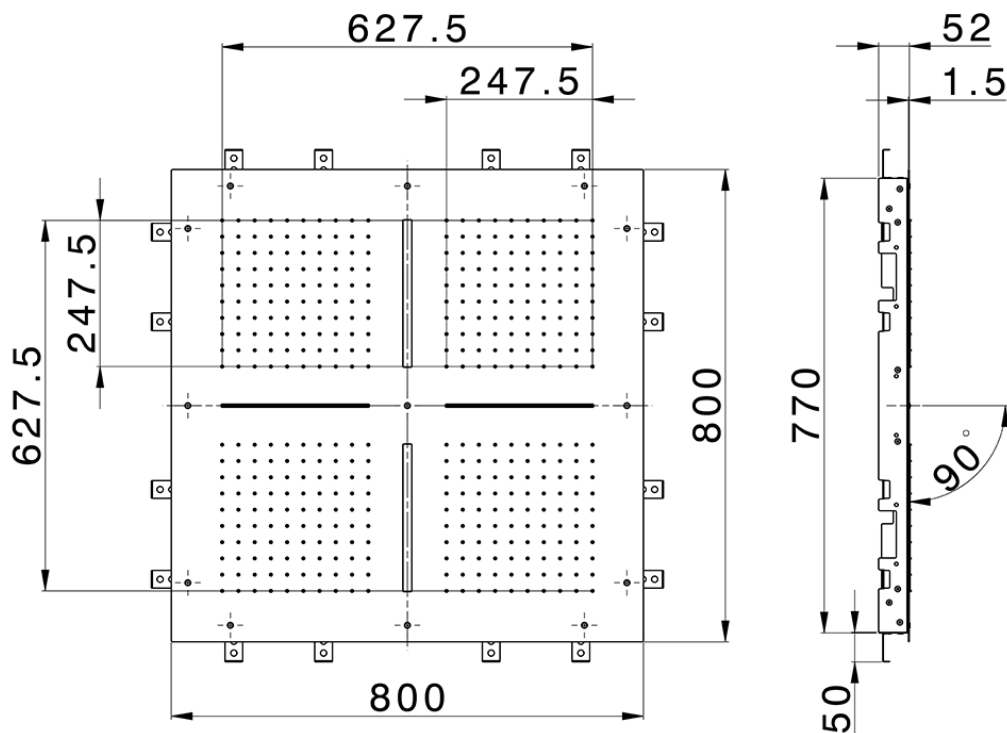

## Soffione a soffitto con cromoterapia 800x800 mm ZEN\_ZS1C0100

ZS1C0100

<https://huberitalia.com/soffione-a-soffitto-con-cromoterapia-800x800-mm-zen-zs1c0100>

2024-10-22