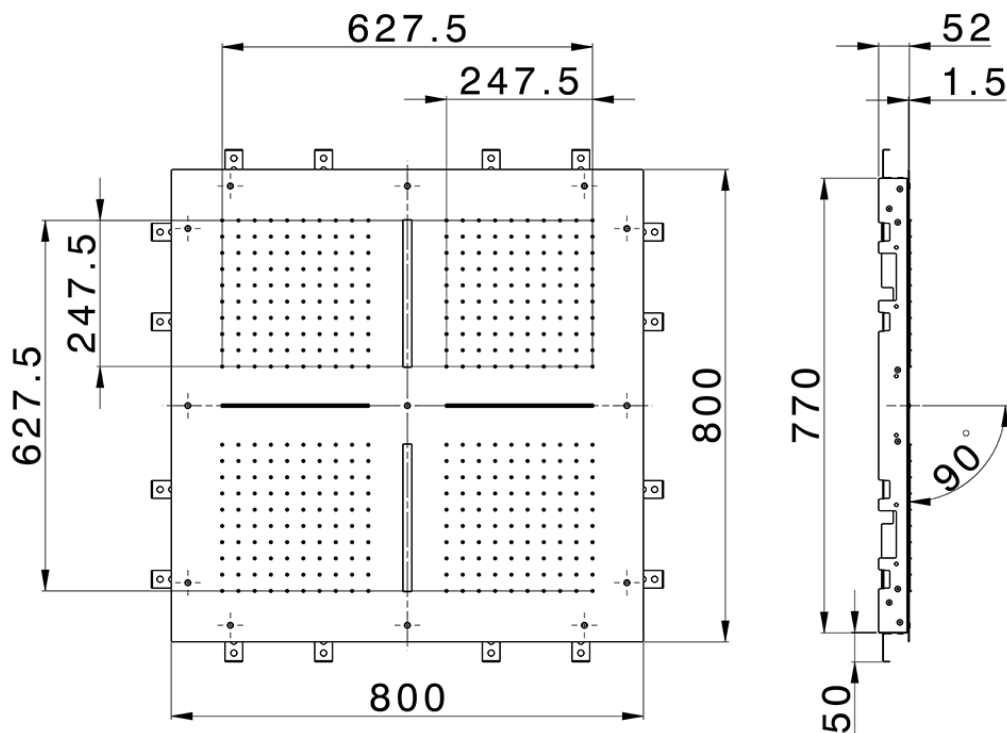

Soffione a soffitto con cromoterapia 800x800 mm ZEN_ZS1C0100

ZS1C0100

<https://huberitalia.com/soffione-a-soffitto-con-cromoterapia-800x800-mm-zen-zs1c0100>

2024-10-22