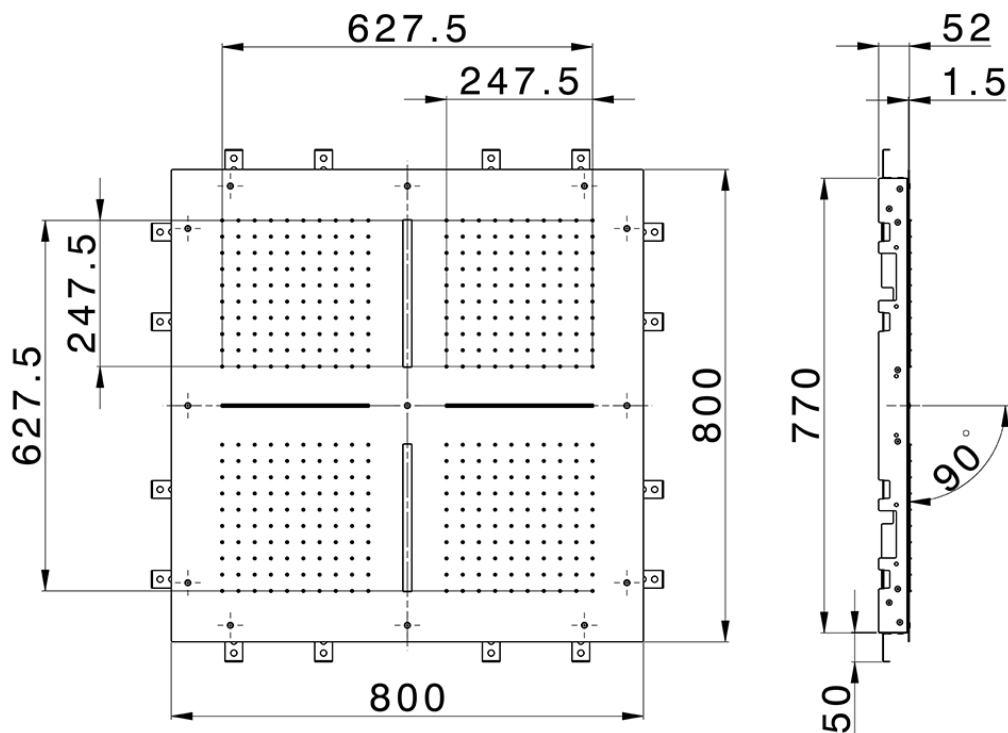

Soffione a soffitto con cromoterapia 800x800 mm ZEN_ZS1C0100

ZS1C0100

<https://huberitalia.com/soffione-a-soffitto-con-cromoterapia-800x800-mm-zen-zs1c0100>

2024-10-22