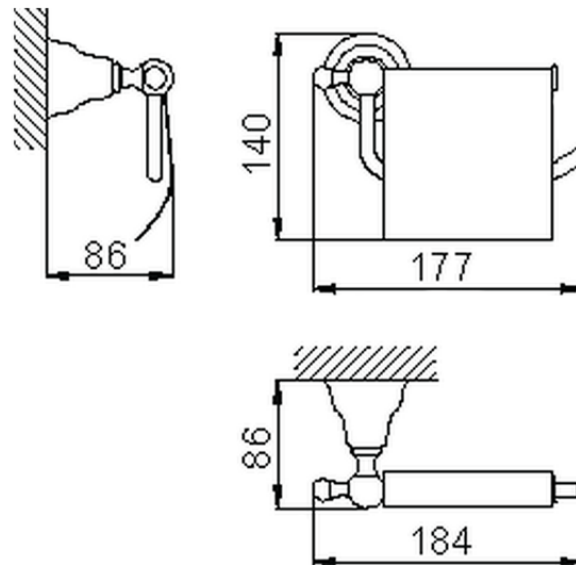

Porta rotolo CROISSETTE_4036.01H.

4036.01H.

<https://www.huberitalia.com/porta-rotolo-croisette-4036-01h>

2024-12-22