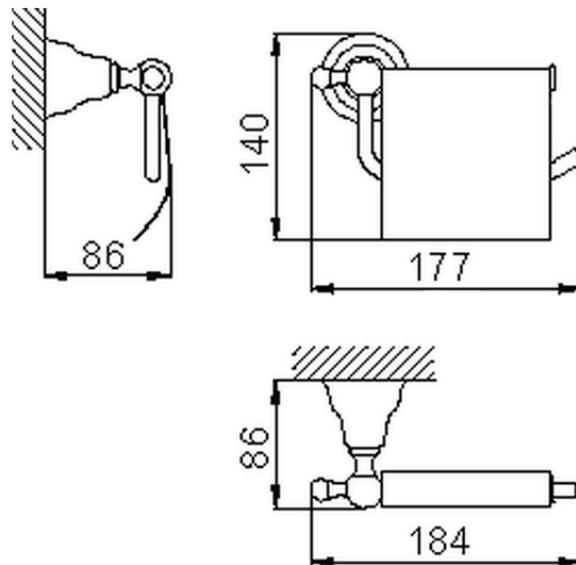

Porta rotolo CROISSETTE_4036.01H.

4036.01H.

<https://www.huberitalia.com/porta-rotolo-croisette-4036-01h>

2024-12-22