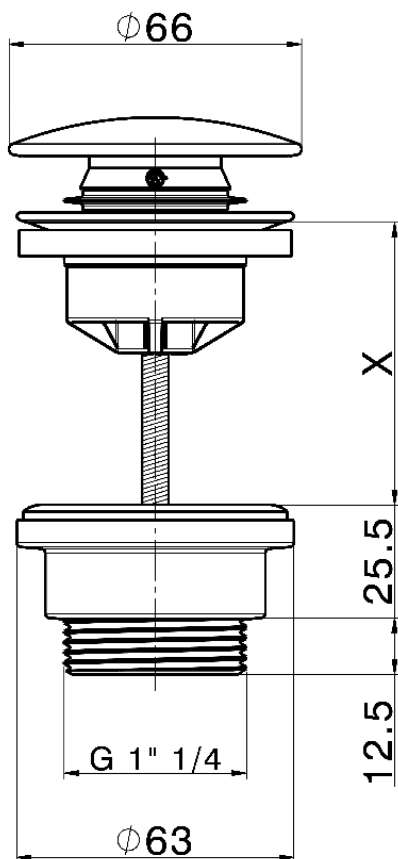

Piletta click-clack 1"1/4 per lavabo COMPLEMENTI_ZB001790

X = 0-63 mm. MAX

X = 63-103 mm. MAX