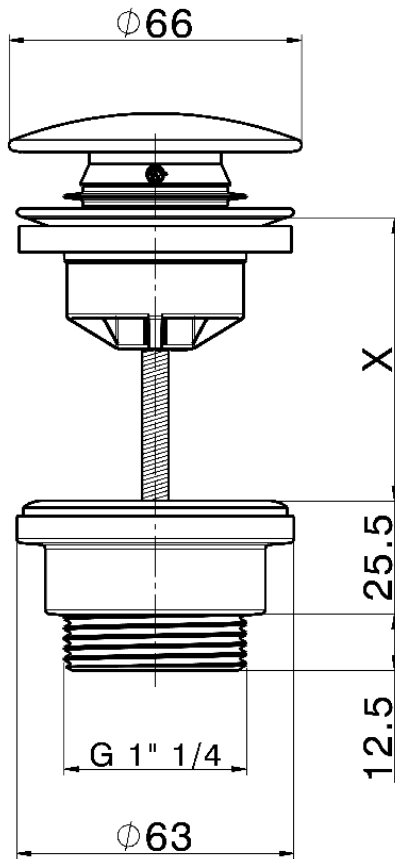

Piletta click-clack 1"1/4 per lavabo COMPLEMENTI\_ZB001790

X = 0-63 mm. MAX

X = 63-103 mm. MAX