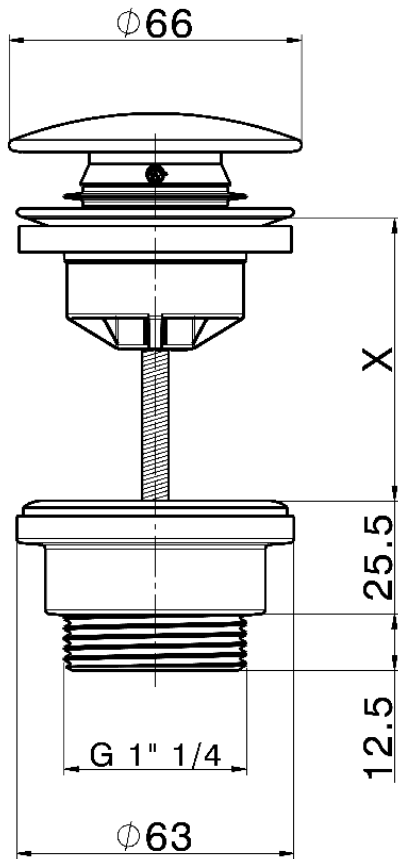

Piletta click-clack 1"1/4 per lavabo COMPLEMENTI_ZB001790

X = 0-63 mm. MAX

X = 63-103 mm. MAX