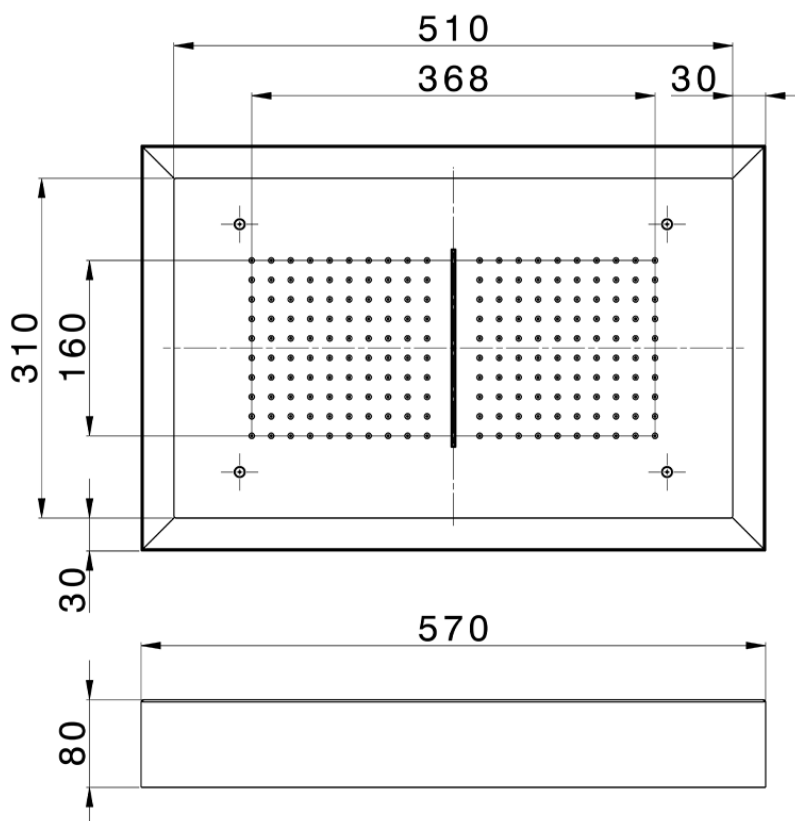

Soffione a soffitto con cromoterapia 570x370 mm ZEN_ZS1C0220

ZS1C0220

<https://www.huberitalia.com/soffione-a-soffitto-con-cromoterapia-570x370-mm-zen-zs1c0220>

2025-01-31