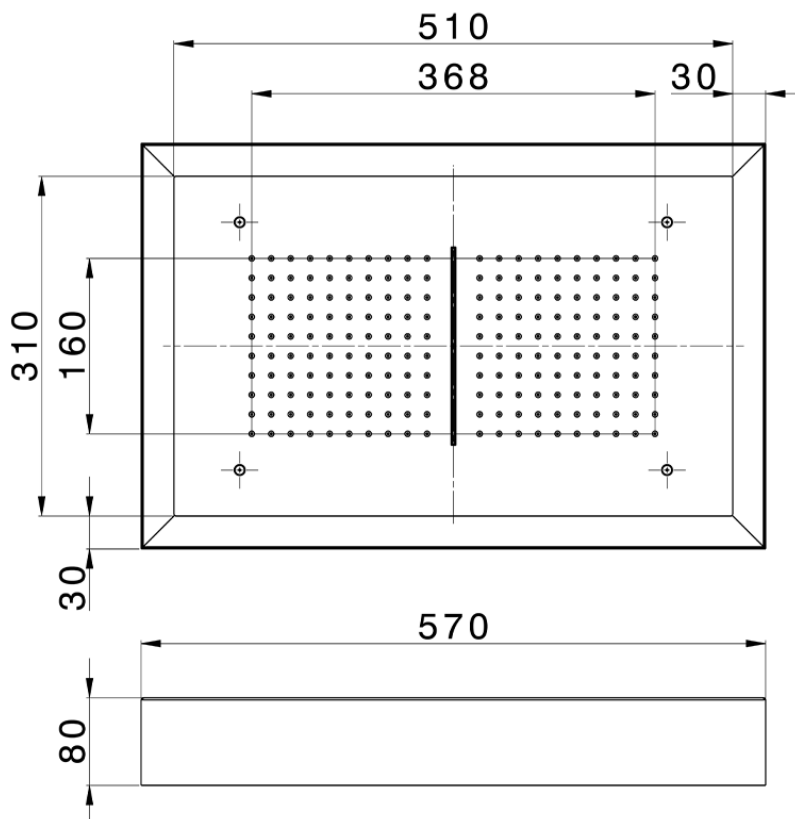

Soffione a soffitto con cromoterapia 570x370 mm ZEN_ZS1C0220

ZS1C0220

<https://www.huberitalia.com/soffione-a-soffitto-con-cromoterapia-570x370-mm-zen-zs1c0220>

2024-12-22