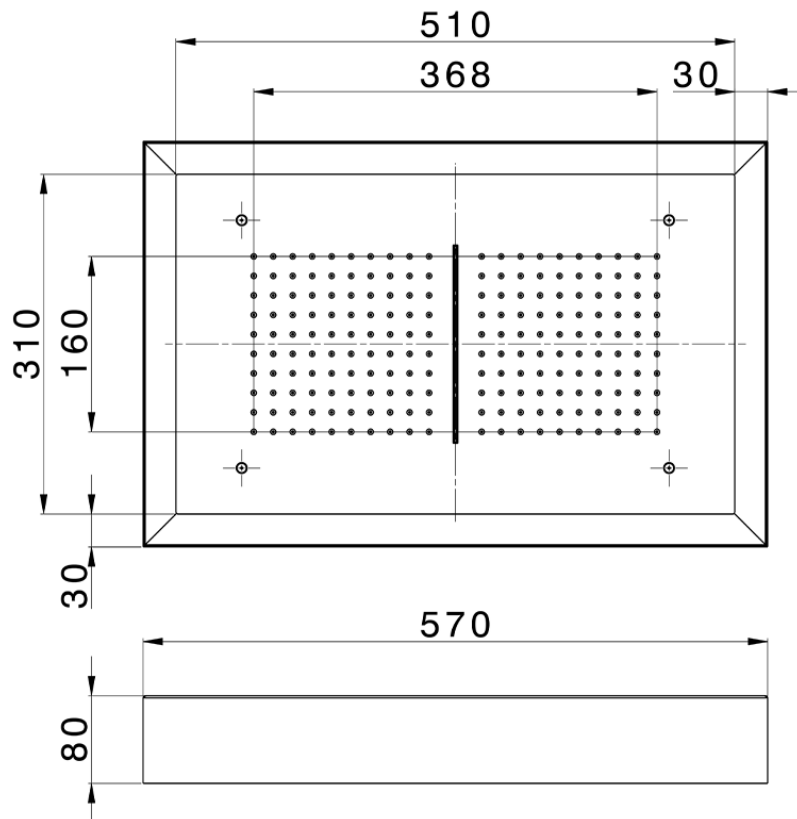

Soffione a soffitto con cromoterapia 570x370 mm ZEN_ZS1C0220

ZS1C0220

<https://www.huberitalia.com/soffione-a-soffitto-con-cromoterapia-570x370-mm-zen-zs1c0220>

2025-01-21