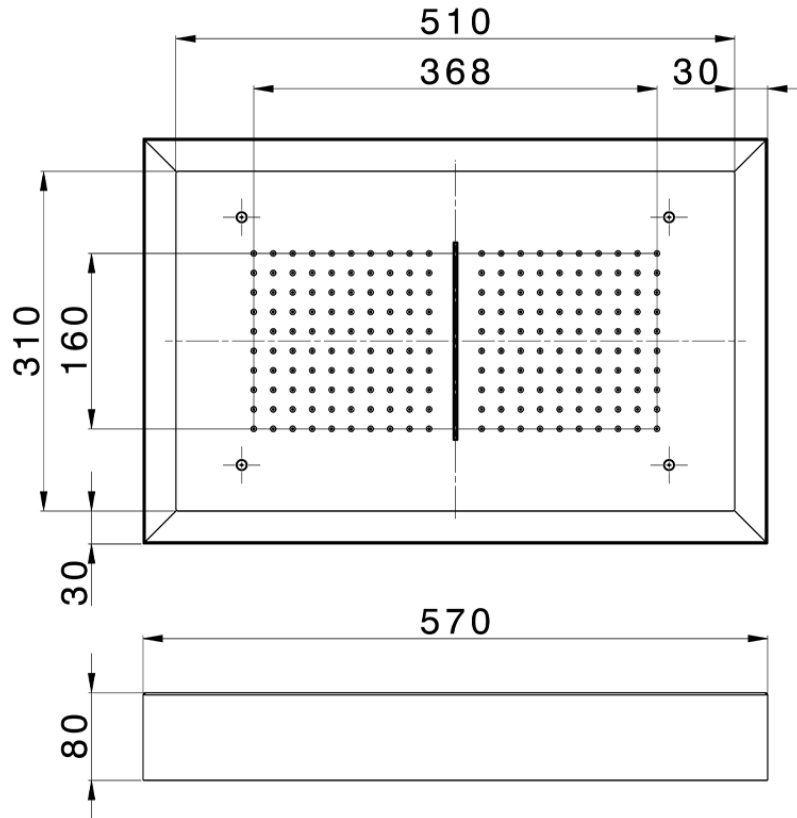

Soffione a soffitto con cromoterapia 570x370 mm ZEN_ZS1C0220

ZS1C0220

<https://www.huberitalia.com/soffione-a-soffitto-con-cromoterapia-570x370-mm-zen-zs1c0220>

2024-12-22