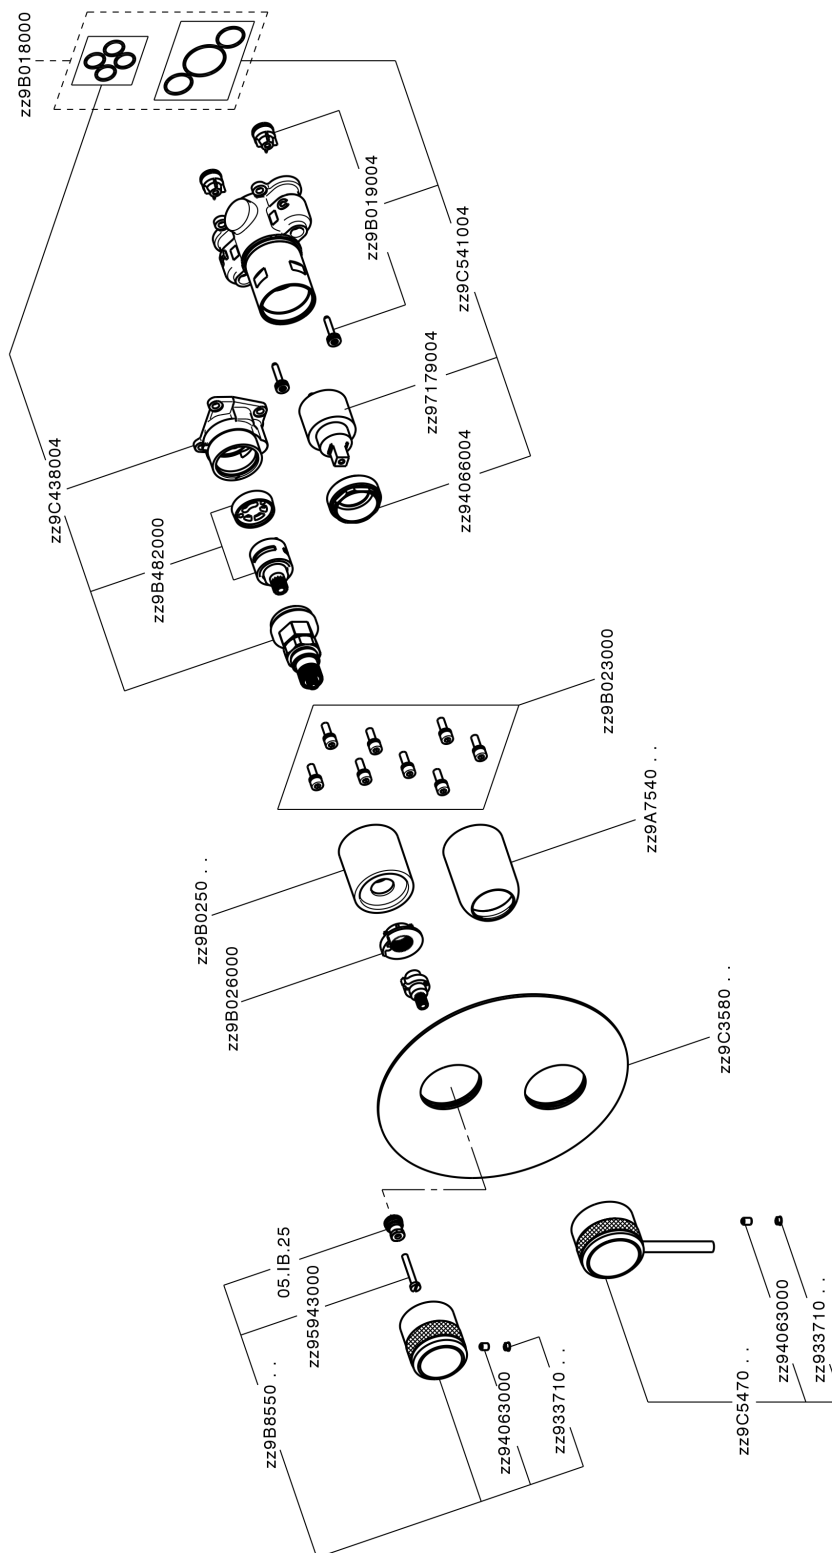

Completo Monocomando per One-Box CHRONOS_CR0BM030

CR0BM030

<https://huberitalia.com/completo-monocomando-per-one-box-chronos-cr0bm030>

One-Box Universale per incasso ONE BOX_ZB00B031

ZB00B031

<https://huberitalia.com/one-box-universale-per-incasso-one-box-zb00b031>

One-Box Universale per incasso ONE BOX_ZB00B030

ZB00B030

<https://huberitalia.com/one-box-universale-per-incasso-one-box-zb00b030>

2024-11-21