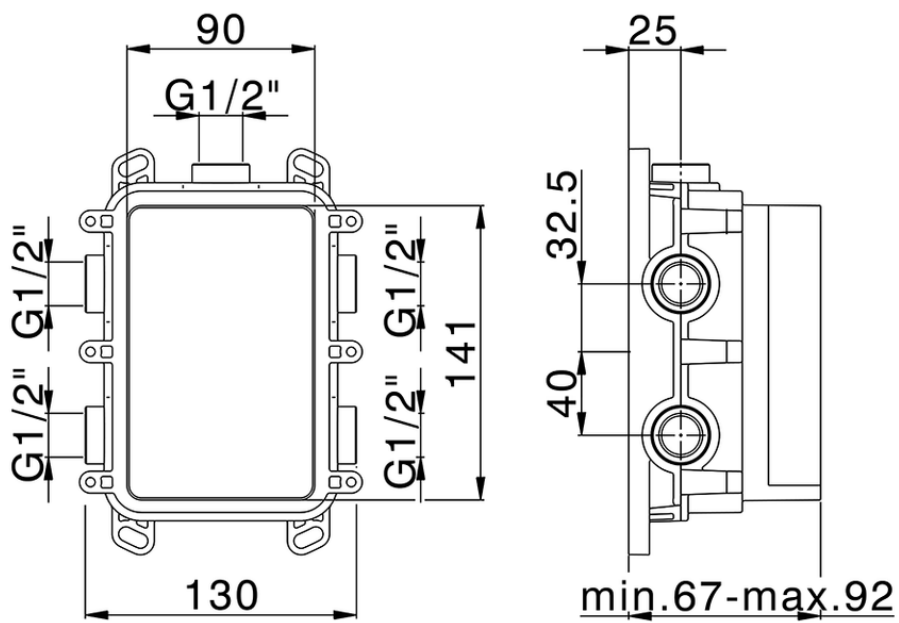

Completo Monocomando per One-Box CHRONOS_CR0BM030

CR0BM030

<https://huberitalia.com/completo-monocomando-per-one-box-chronos-cr0bm030>

ZB00B031

<https://huberitalia.com/one-box-universale-per-incasso-one-box-zb00b031>