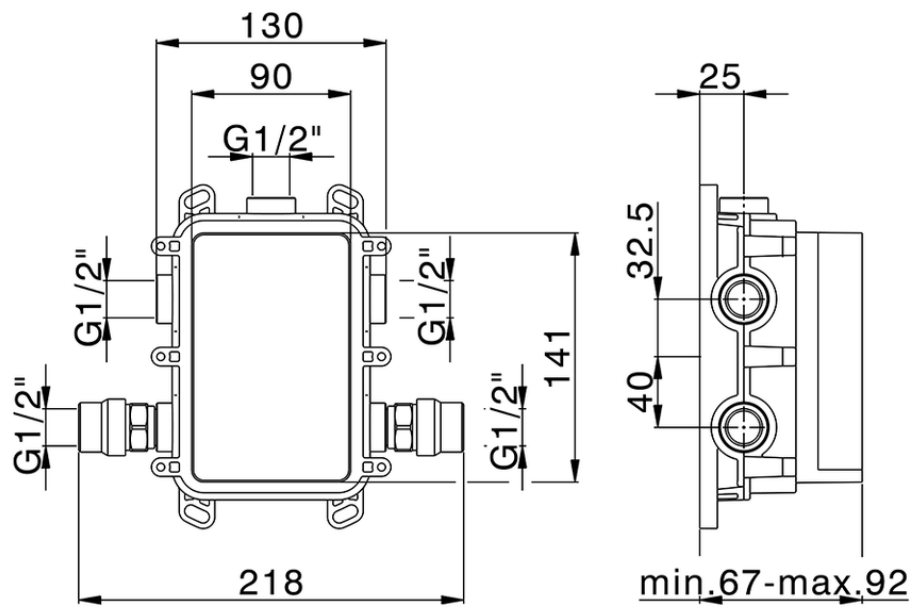

Completo Monocomando per One-Box CHRONOS_CR0BM030

CR0BM030

<https://huberitalia.com/completo-monocomando-per-one-box-chronos-cr0bm030>

ZB00B031

<https://huberitalia.com/one-box-universale-per-incasso-one-box-zb00b031>