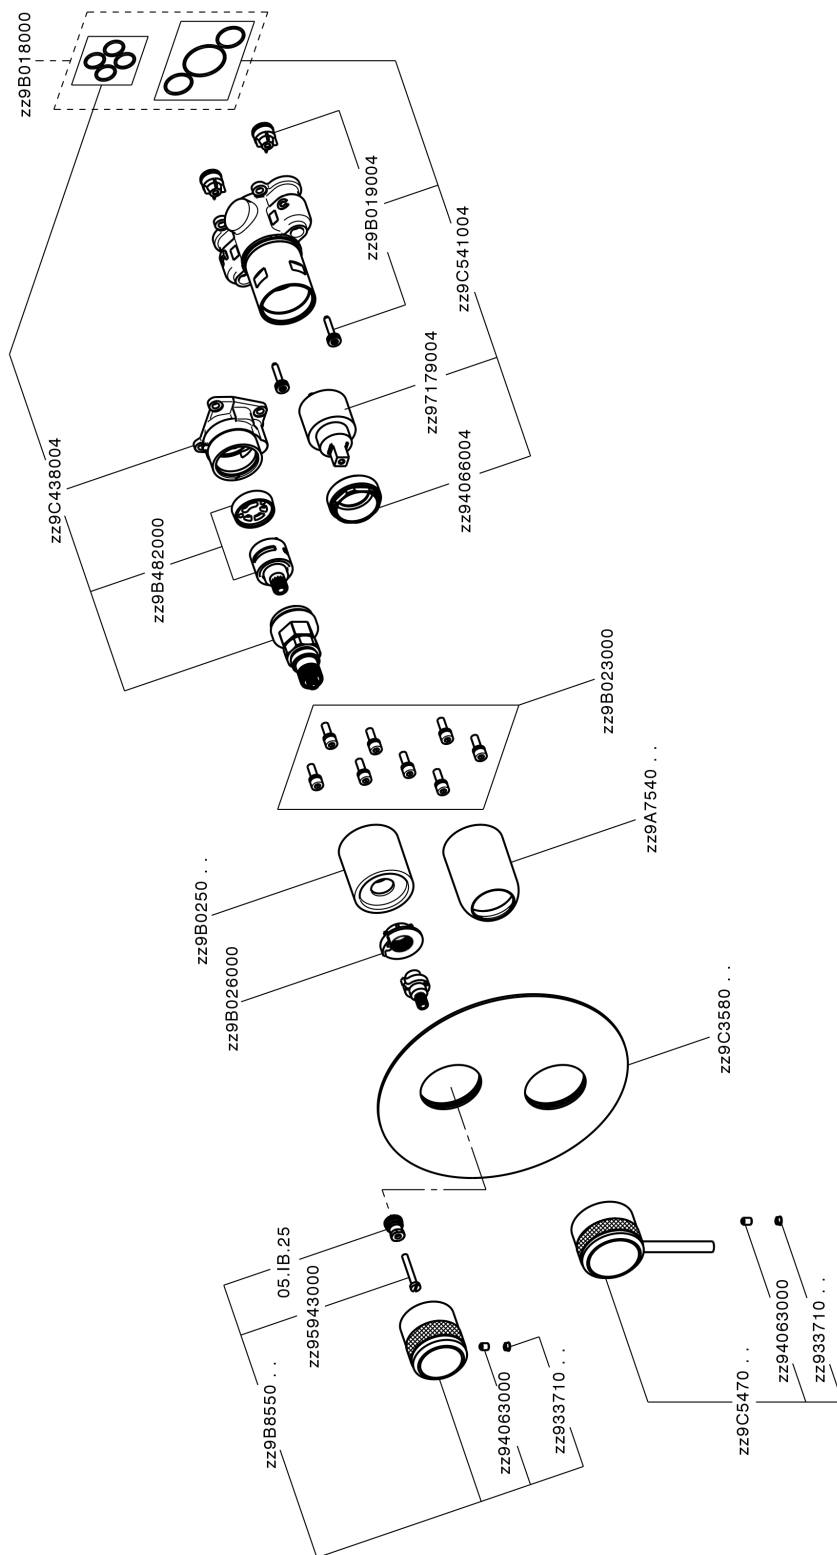

Completo Monocomando per One-Box CHRONOS_CR0BM030

CR0BM030

<https://huberitalia.com/completo-monocomando-per-one-box-chronos-cr0bm030>

One-Box Universale per incasso ONE BOX_ZB00B031

ZB00B031

<https://huberitalia.com/one-box-universale-per-incasso-one-box-zb00b031>

One-Box Universale per incasso ONE BOX_ZB00B030

ZB00B030

<https://huberitalia.com/one-box-universale-per-incasso-one-box-zb00b030>

2024-11-21