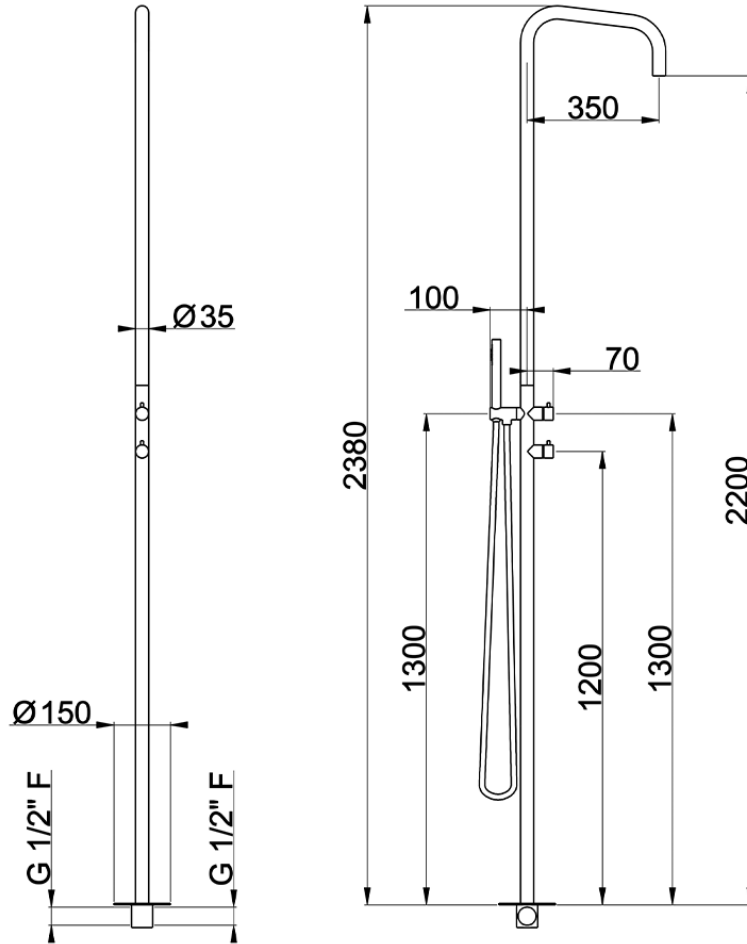

Colonna doccia progressiva outdoor LYNOX_LX005100

LX005100

<https://huberitalia.com/colonna-doccia-progressiva-outdoor-lynox-lx005100>

2024-12-04