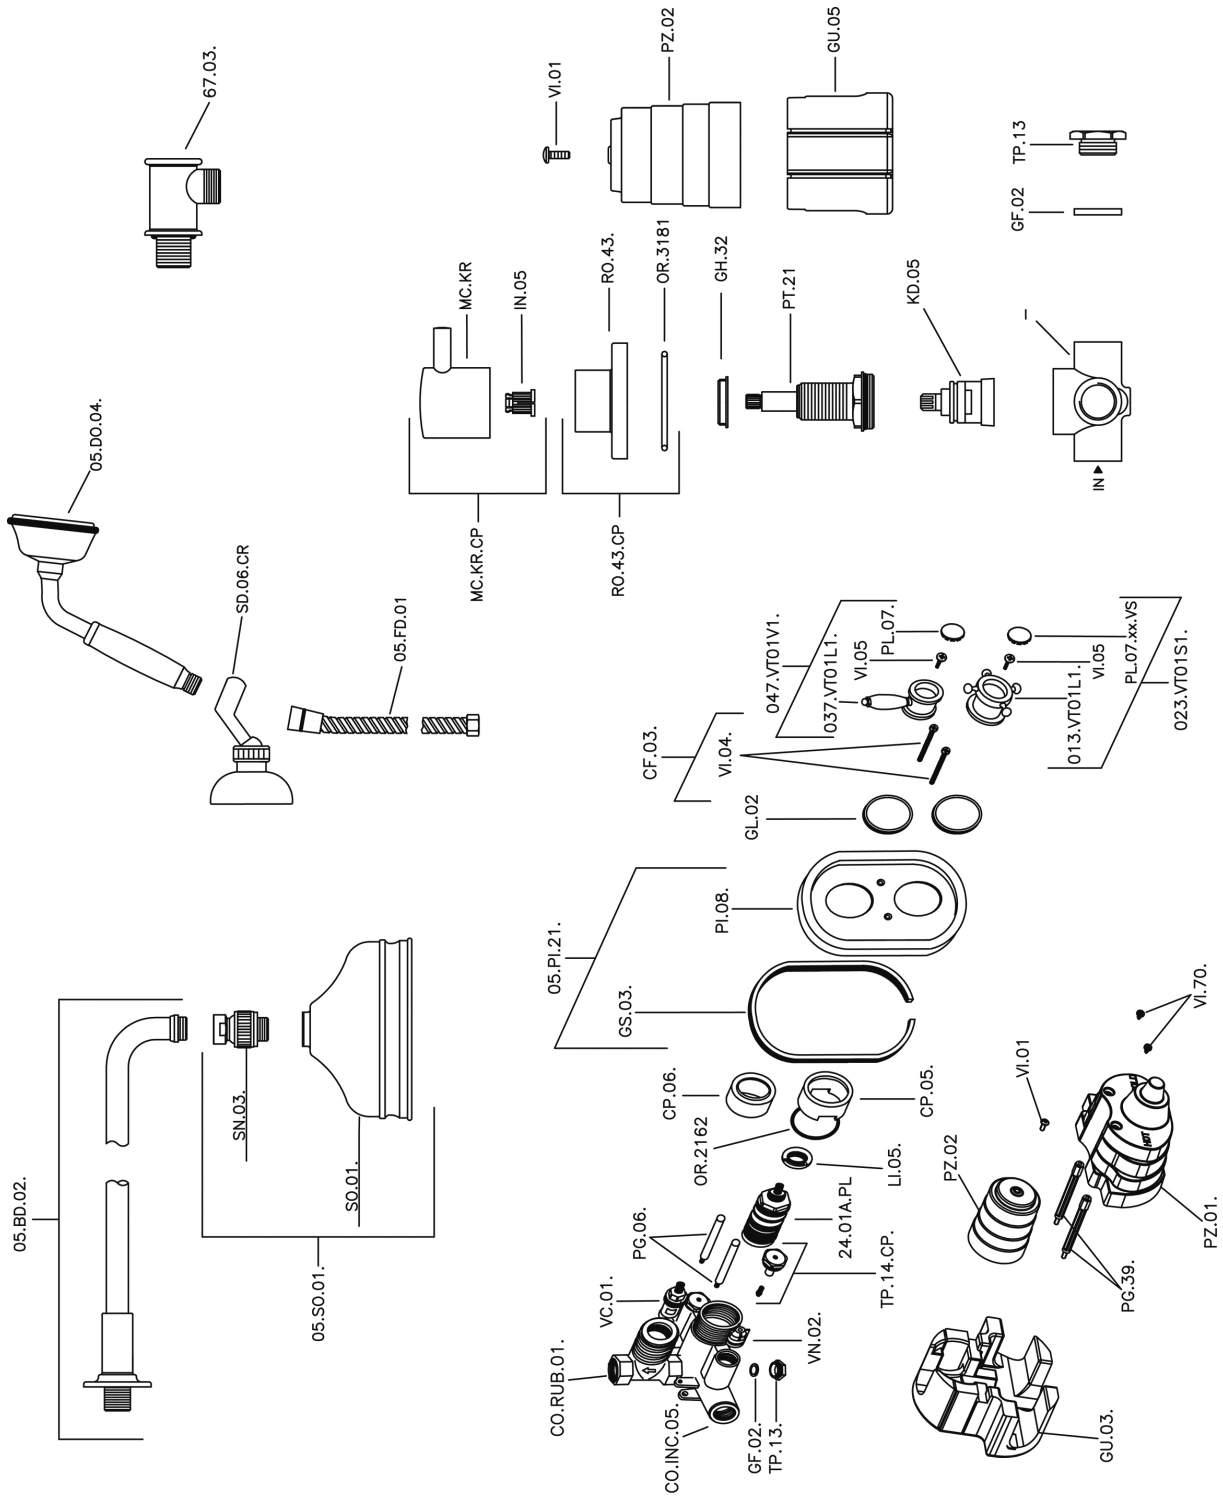

Completo miscelatore termostatico doccia incasso VICTORIAN_913.VT01H.

913.VT01H.

<https://huberitalia.com/completo-miscelatore-termostatico-doccia-incasso-victorian-913-vt01h>

2024-11-23