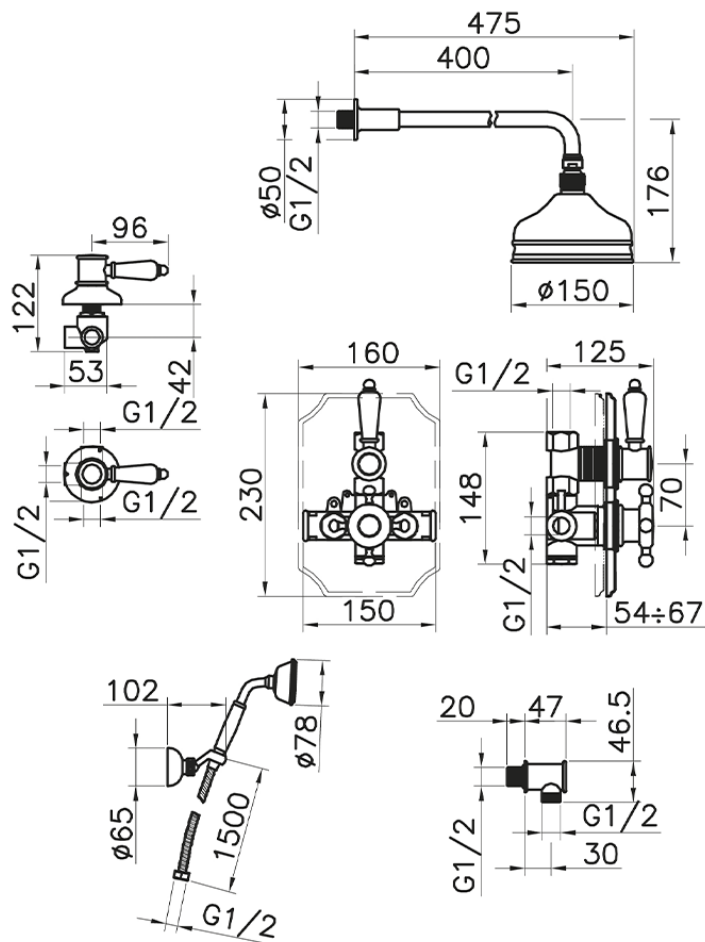

Completo miscelatore termostatico doccia incasso VICTORIAN_913.VT01H.

913.VT01H.

<https://huberitalia.com/completo-miscelatore-termostatico-doccia-incasso-victorian-913-vt01h>

2024-11-23