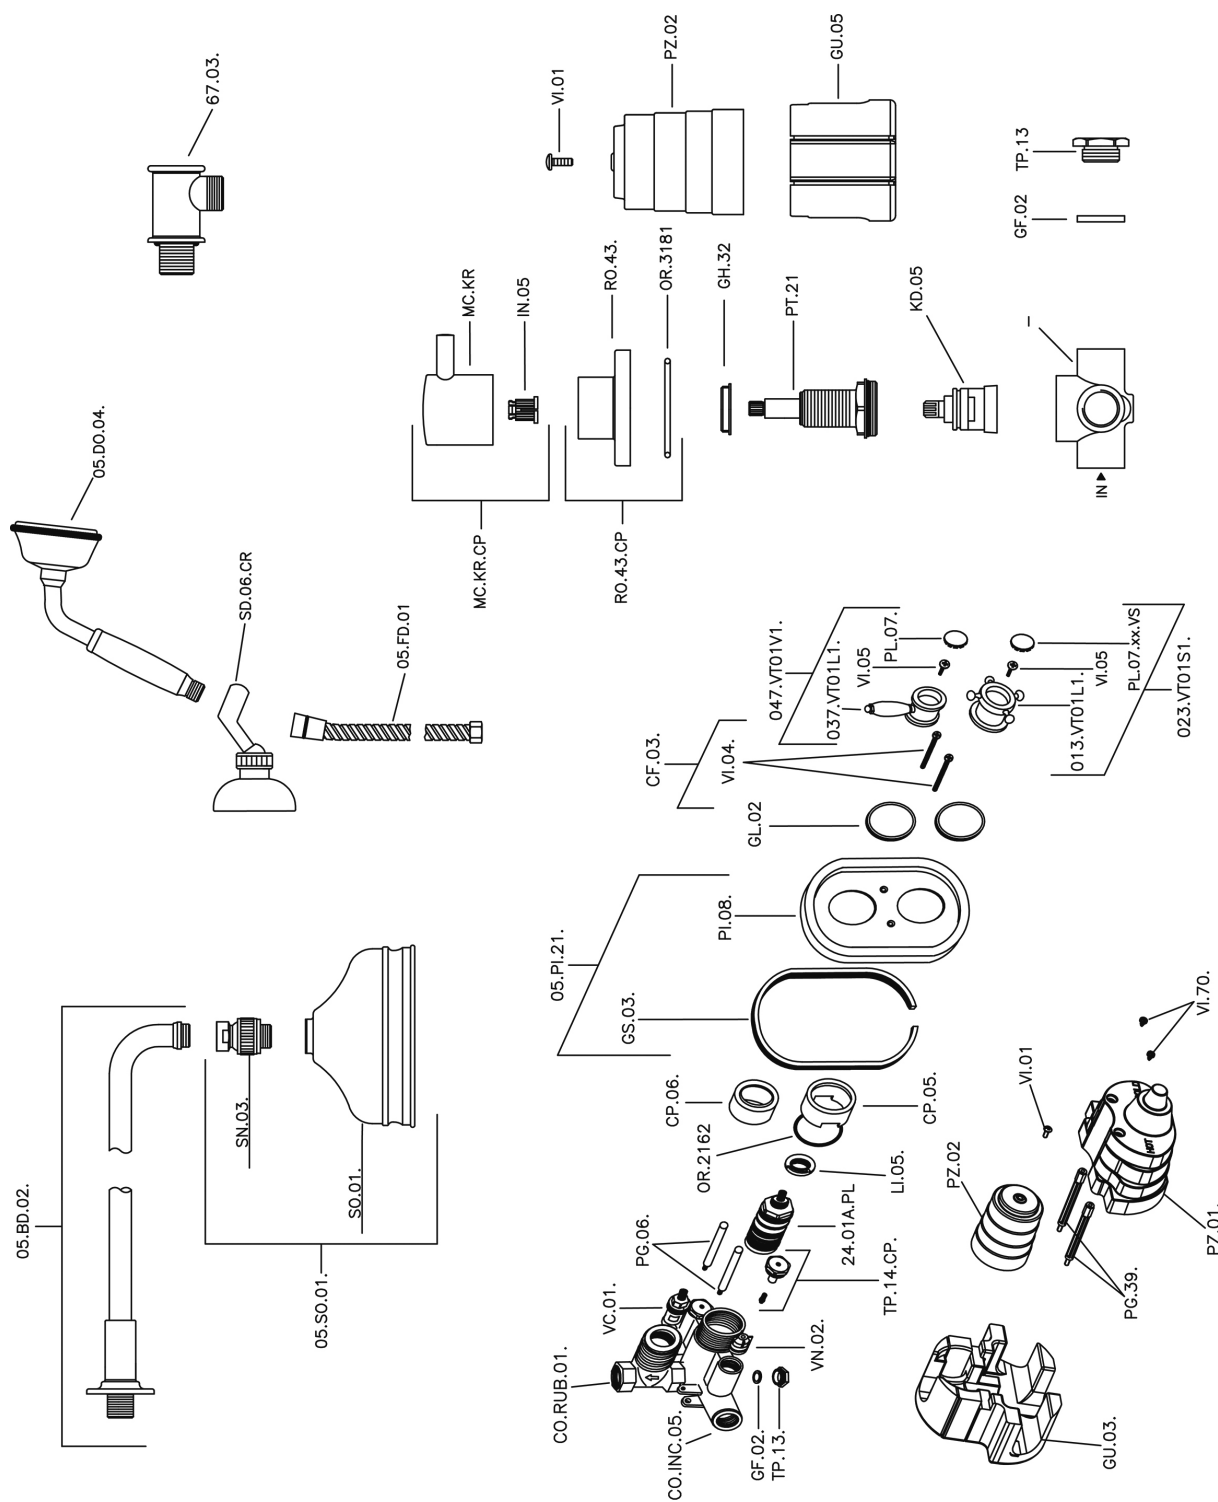

Completo miscelatore termostatico doccia incasso VICTORIAN_913.VT01H.

913.VT01H.

<https://huberitalia.com/completo-miscelatore-termostatico-doccia-incasso-victorian-913-vt01h>

2024-11-21