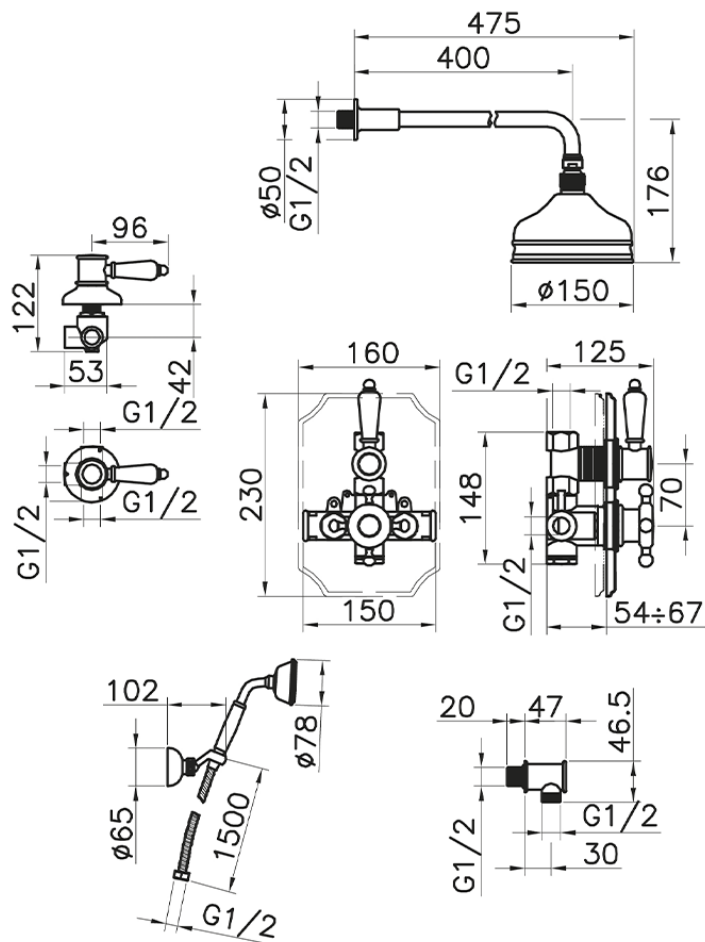

Completo miscelatore termostatico doccia incasso VICTORIAN_913.VT01H.

913.VT01H.

<https://huberitalia.com/completo-miscelatore-termostatico-doccia-incasso-victorian-913-vt01h>

2024-11-24