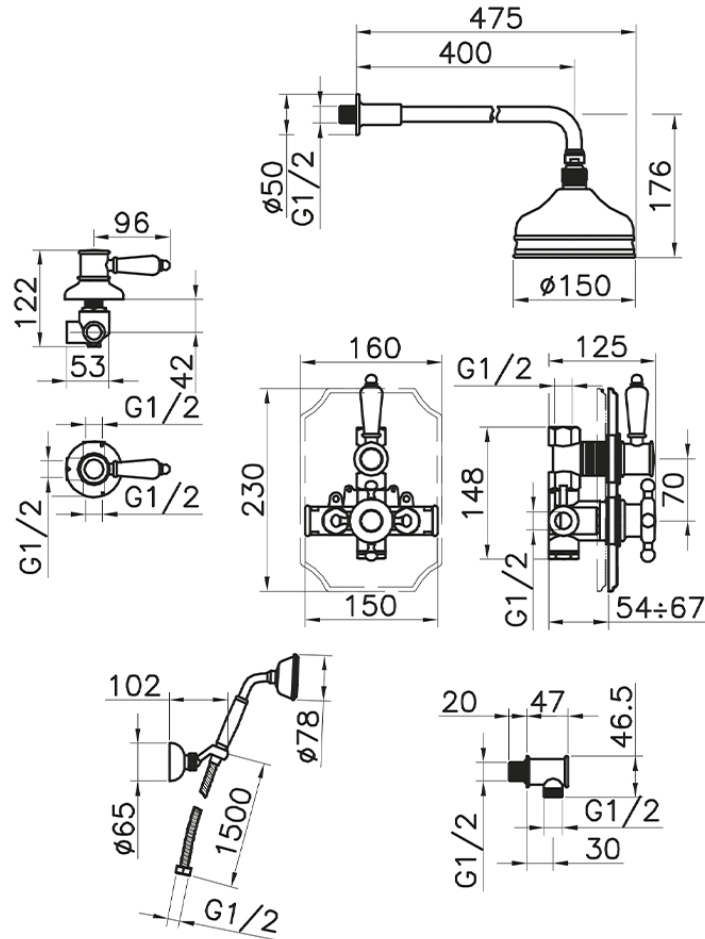

Completo miscelatore termostatico doccia incasso VICTORIAN_913.VT01H.

913.VT01H.

<https://huberitalia.com/completo-miscelatore-termostatico-doccia-incasso-victorian-913-vt01h>

2024-11-23