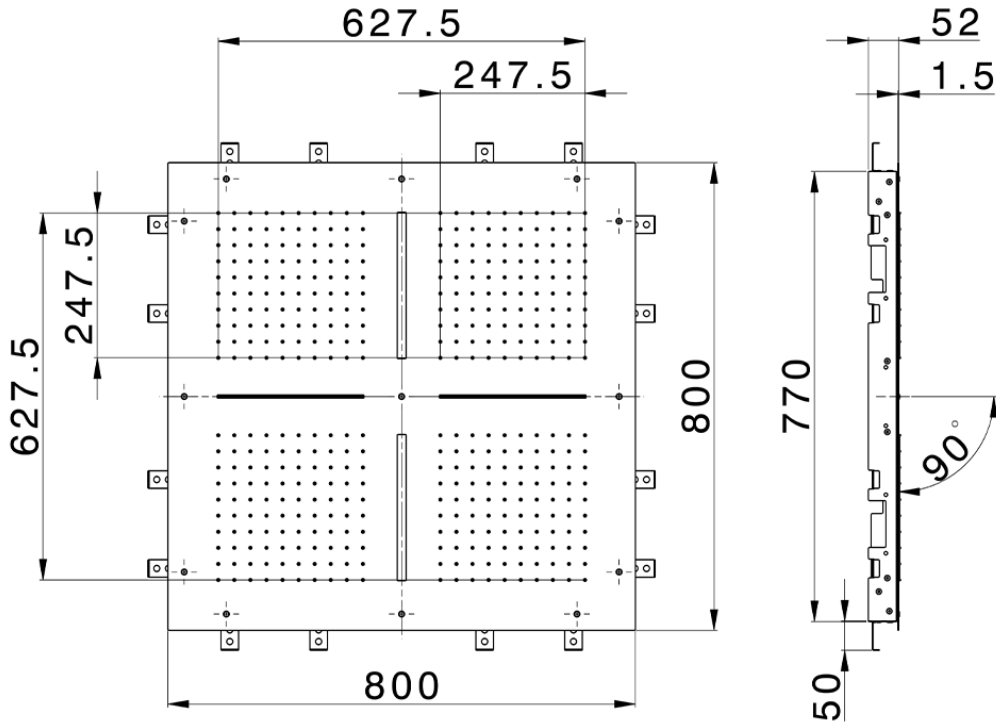

Soffione a soffitto con cromoterapia 800x800 mm ZEN\_ZS1C0105

ZS1C0105

<https://huberitalia.com/soffione-a-soffitto-con-cromoterapia-800x800-mm-zen-zs1c0105>

2024-11-24