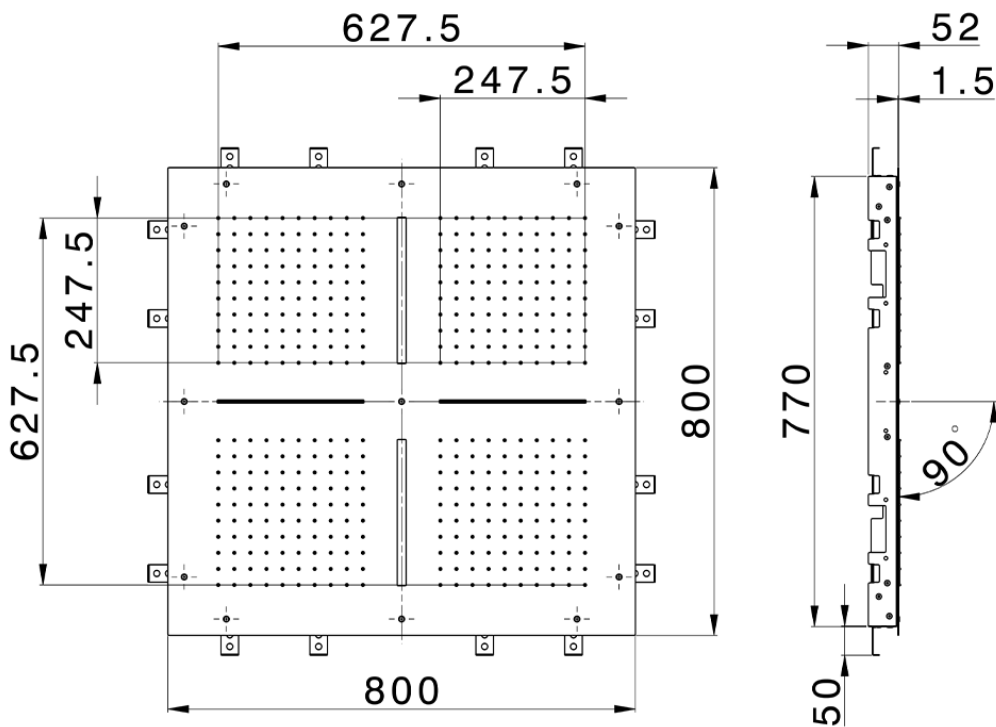

Soffione a soffitto con cromoterapia 800x800 mm ZEN\_ZS1C0105

ZS1C0105

<https://huberitalia.com/soffione-a-soffitto-con-cromoterapia-800x800-mm-zen-zs1c0105>

2024-11-23