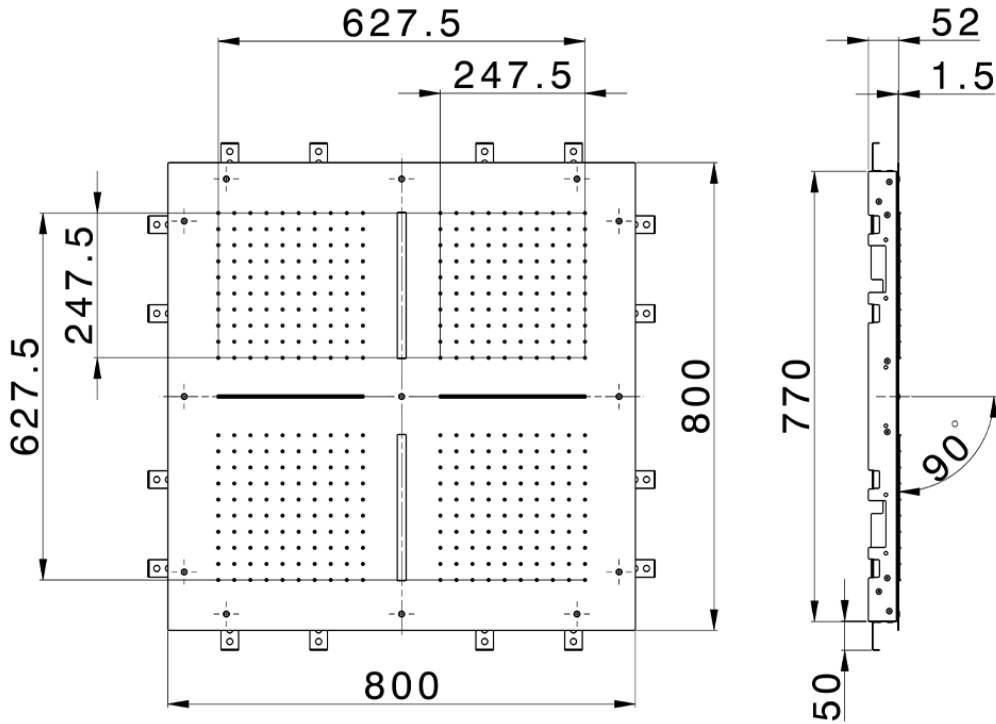

Soffione a soffitto con cromoterapia 800x800 mm ZEN_ZS1C0105

ZS1C0105

<https://huberitalia.com/soffione-a-soffitto-con-cromoterapia-800x800-mm-zen-zs1c0105>

2024-11-21