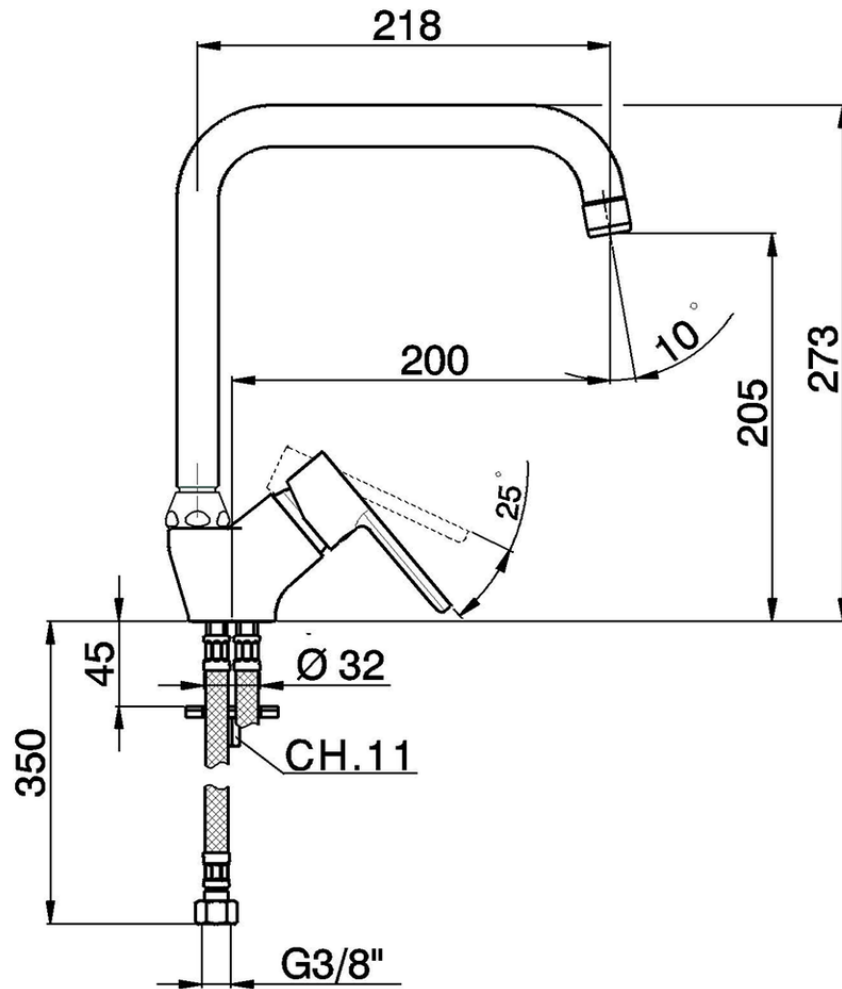

Miscelatore monocomando lavello KITCHEN_H2002520

H2002520

<https://www.huberitalia.com/miscelatore-monocomando-lavello-kitchen-h2002520>

2025-04-15