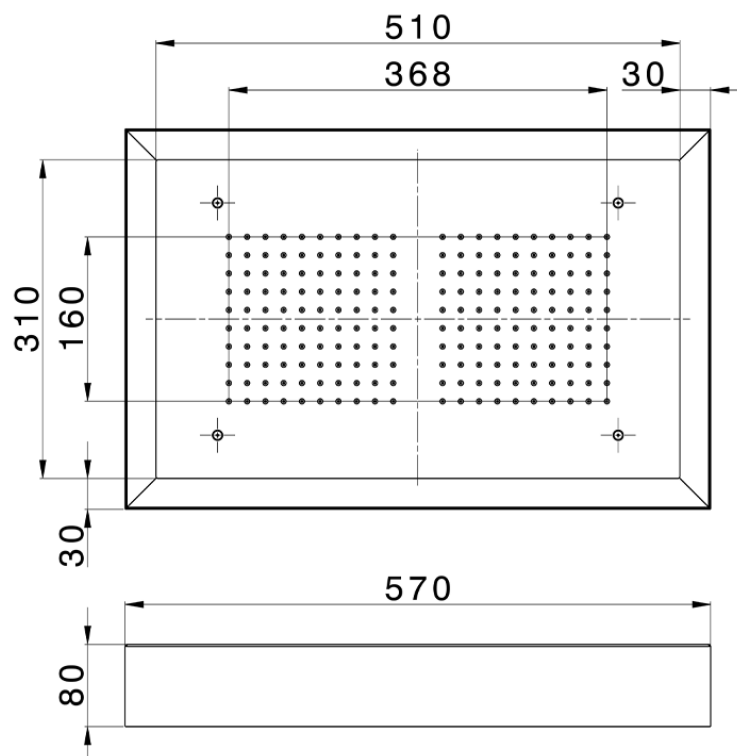

Soffione a soffitto con cromoterapia 570x370 mm ZEN_ZS1C0215

ZS1C0215

<https://www.huberitalia.com/soffione-a-soffitto-con-cromoterapia-570x370-mm-zen-zs1c0215>

2024-12-22