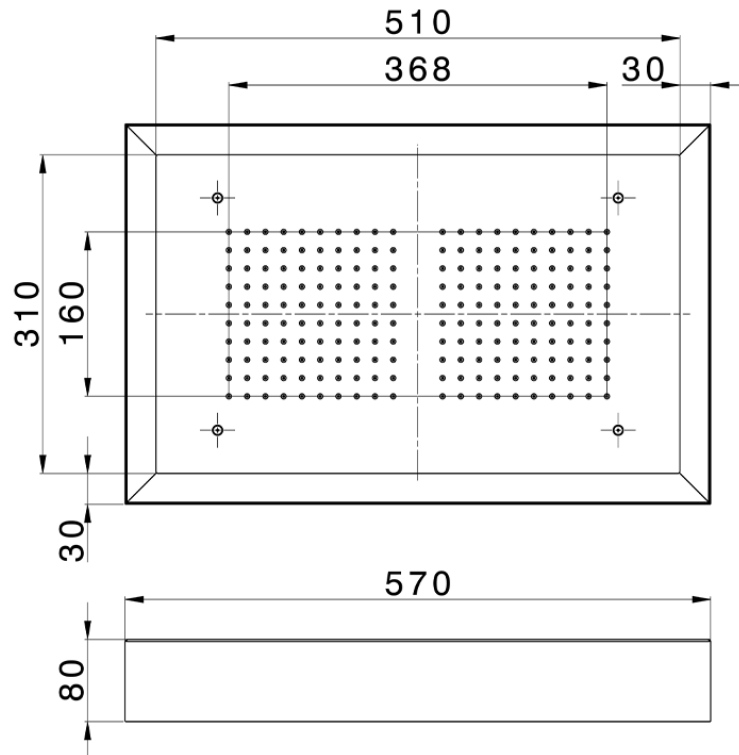

Soffione a soffitto con cromoterapia 570x370 mm ZEN_ZS1C0215

ZS1C0215

<https://www.huberitalia.com/soffione-a-soffitto-con-cromoterapia-570x370-mm-zen-zs1c0215>

2024-12-22