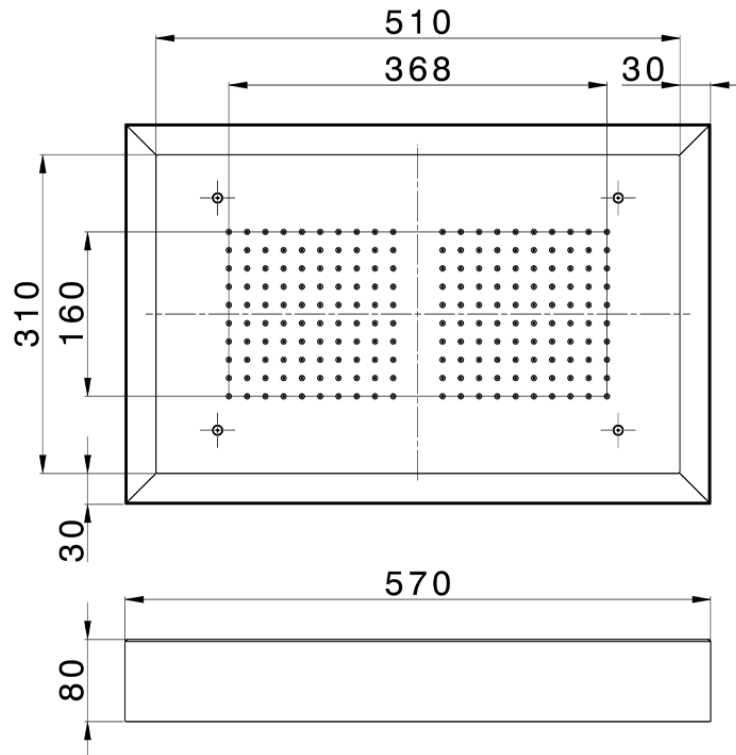

Soffione a soffitto con cromoterapia 570x370 mm ZEN_ZS1C0215

ZS1C0215

<https://www.huberitalia.com/soffione-a-soffitto-con-cromoterapia-570x370-mm-zen-zs1c0215>

2024-12-31