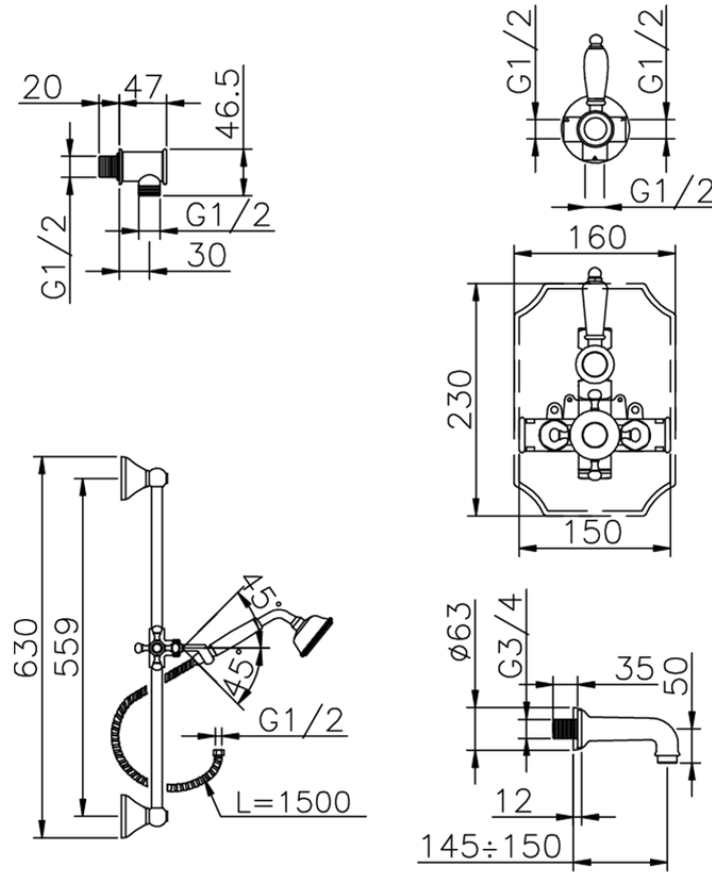

Completo miscelatore termostatico vasca incasso VICTORIAN_914.VT01H.

914.VT01H.

<https://huberitalia.com/completo-miscelatore-termostatico-vasca-incasso-victorian-914-vt01h>

2024-10-22