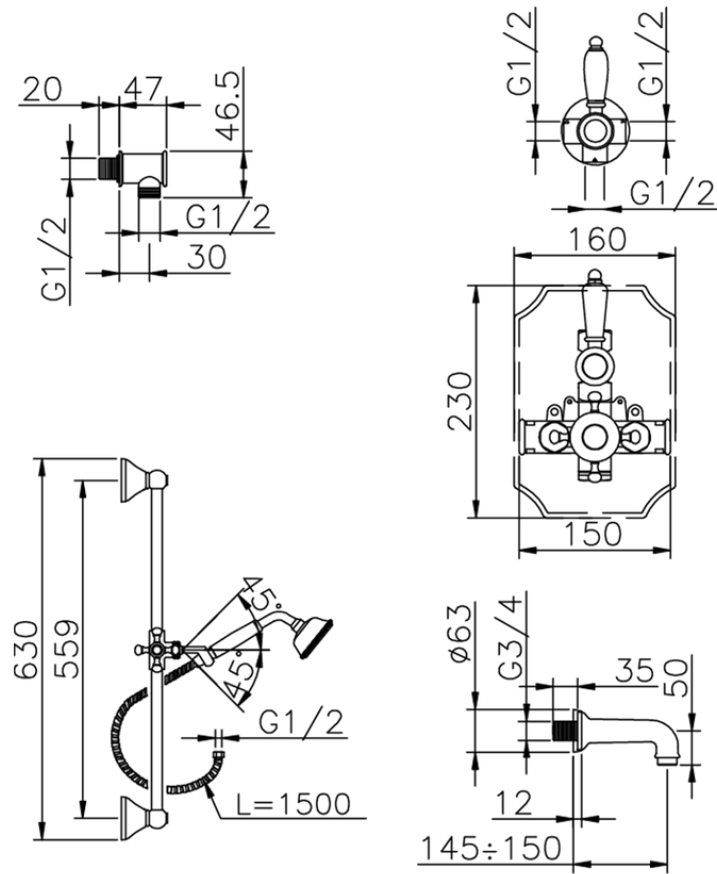

Completo miscelatore termostatico vasca incasso VICTORIAN_914.VT01H.

914.VT01H.

<https://huberitalia.com/completo-miscelatore-termostatico-vasca-incasso-victorian-914-vt01h>

2024-10-22