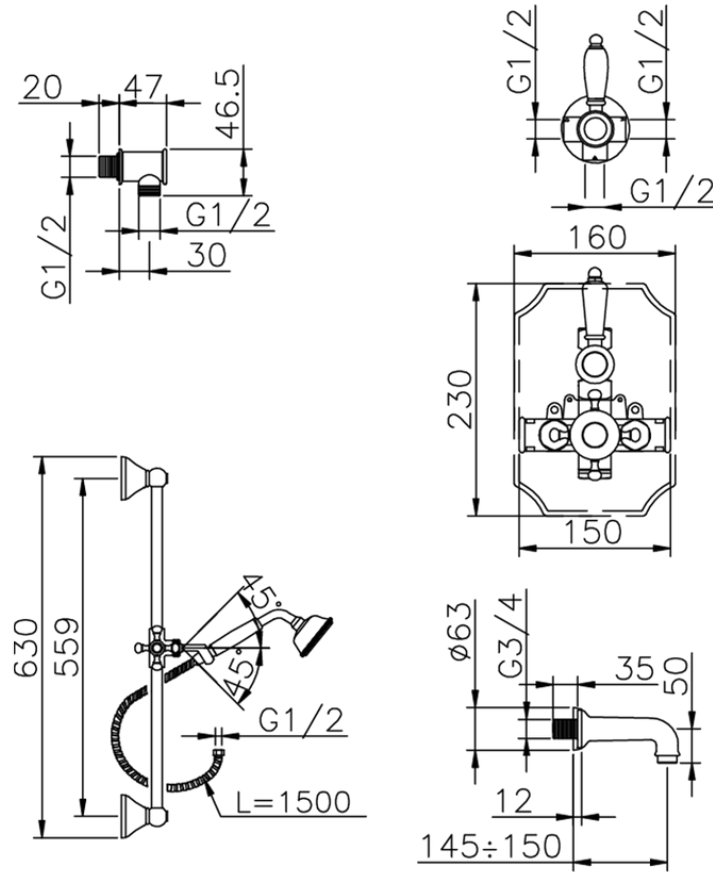

Completo miscelatore termostatico vasca incasso VICTORIAN_914.VT01H.

914.VT01H.

<https://huberitalia.com/completo-miscelatore-termostatico-vasca-incasso-victorian-914-vt01h>

2024-10-22